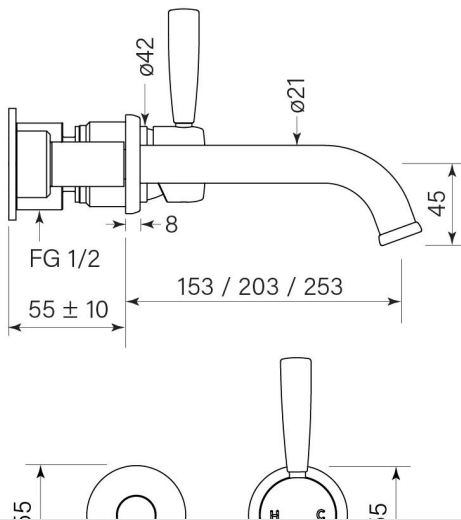

PRODUCT SPECIFICATION

**30305**

**BREMONT WALL BASIN MIXER SET 250**

**FEATURES**

Available for order now

Supply starts from Nov 2025

Faucet Australia Pty Ltd ACN 132 249 702

[faucetstrommen.com.au](http://faucetstrommen.com.au)