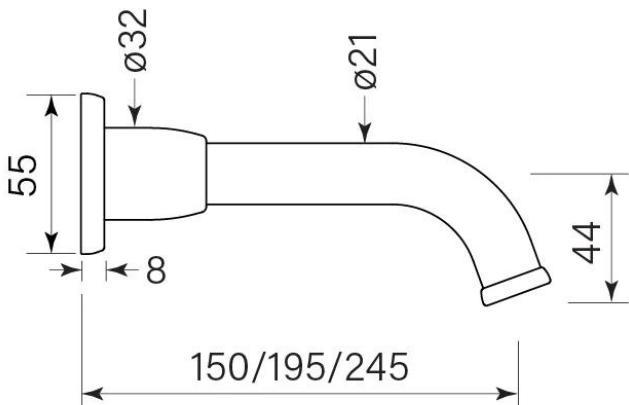

PRODUCT SPECIFICATION

**30338**

**BREMONT WALL BASIN SPOUT 150**

**FEATURES**

Available for order now

Supply starts from Nov 2025

Faucet Australia Pty Ltd ACN 132 249 702

[faucetstrommen.com.au](http://faucetstrommen.com.au)