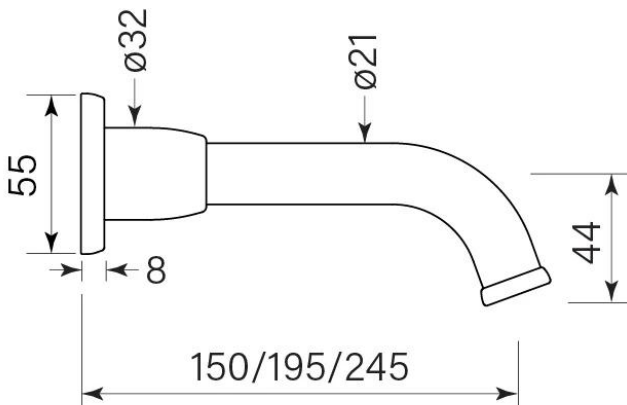

PRODUCT SPECIFICATION

30339

BREMONT WALL BASIN SPOUT 200

FEATURES

Available for order now

Supply starts from Nov 2025

Faucet Australia Pty Ltd ACN 132 249 702

faucetstrommen.com.au