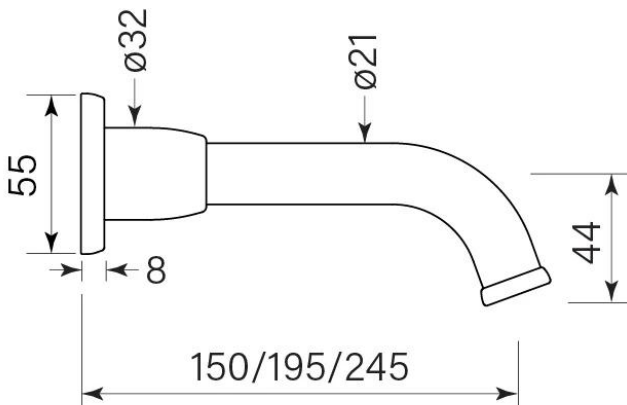

PRODUCT SPECIFICATION

30340

BREMONT WALL BASIN SPOUT 250

FEATURES

Available for order now

Supply starts from Nov 2025

Faucet Australia Pty Ltd ACN 132 249 702

faucetstrommen.com.au