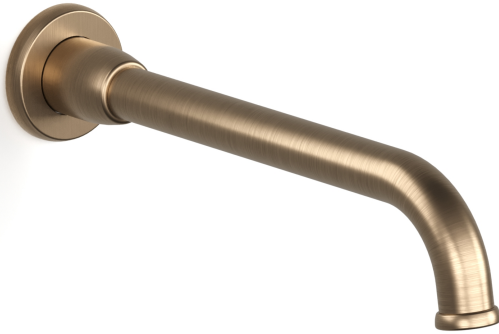

PRODUCT SPECIFICATION

30340

BREMONT WALL BASIN SPOUT 250

FEATURES

Available for order now

Supply starts from Nov 2025

Faucet Australia Pty Ltd ACN 132 249 702

faucetstrommen.com.au