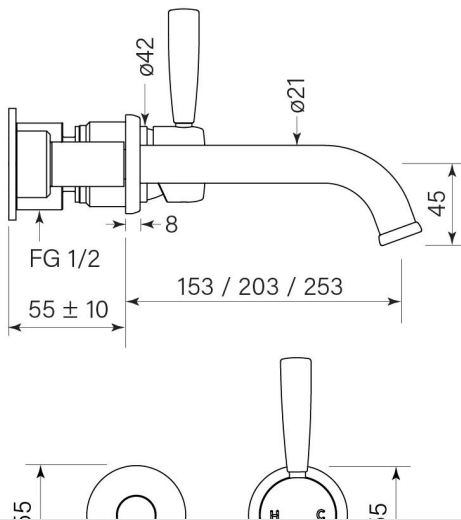

PRODUCT SPECIFICATION

30306

BREMONT WALL BATH MIXER SET 150

FEATURES

Available for order now

Supply starts from Nov 2025

Faucet Australia Pty Ltd ACN 132 249 702

faucetstrommen.com.au