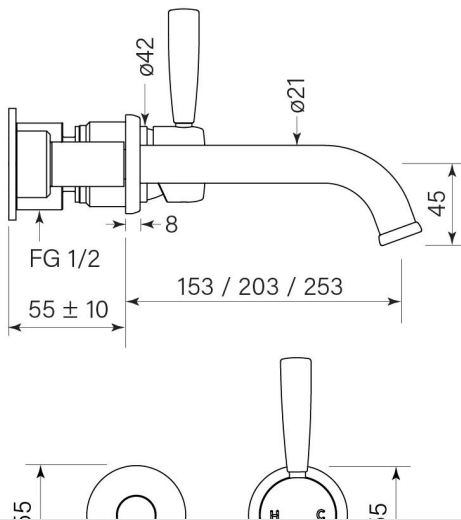

PRODUCT SPECIFICATION

30307

BREMONT WALL BATH MIXER SET 200

FEATURES

Available for order now

Supply starts from Nov 2025

Faucet Australia Pty Ltd ACN 132 249 702

faucetstrommen.com.au