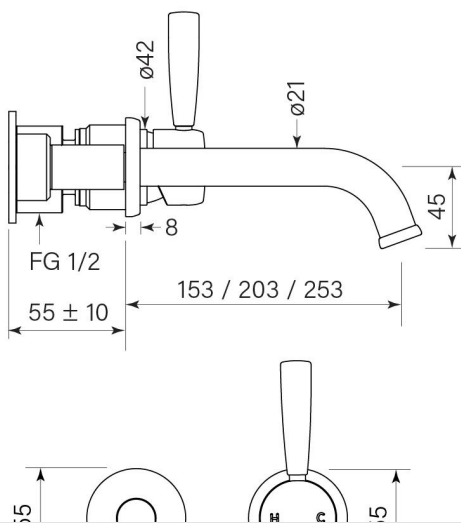

PRODUCT SPECIFICATION

30308

BREMONT WALL BATH MIXER SET 250

FEATURES

Available for order now

Supply starts from Nov 2025

Faucet Australia Pty Ltd ACN 132 249 702

faucetstrommen.com.au