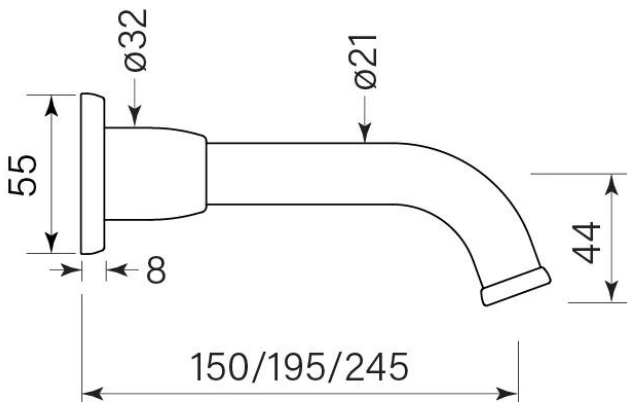

PRODUCT SPECIFICATION

30335

BREMONT WALL BATH SPOUT 150

FEATURES

Available for order now

Supply starts from Nov 2025

Faucet Australia Pty Ltd ACN 132 249 702

faucetstrommen.com.au