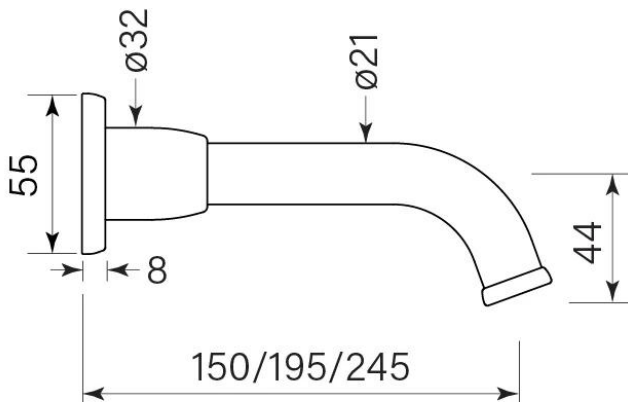

PRODUCT SPECIFICATION

30336

BREMONT WALL BATH SPOUT 200

FEATURES

Available for order now

Supply starts from Nov 2025

Faucet Australia Pty Ltd ACN 132 249 702

faucetstrommen.com.au