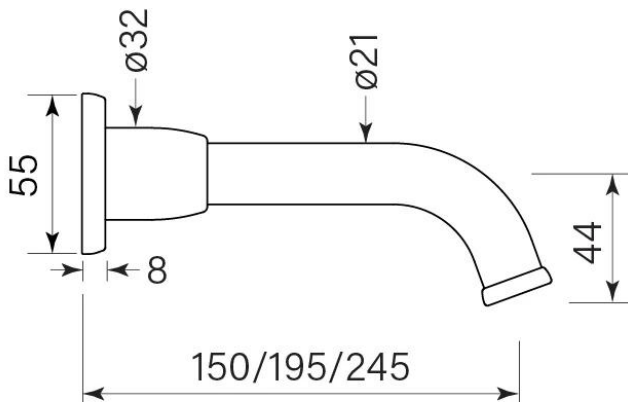

PRODUCT SPECIFICATION

30337

BREMONT WALL BATH SPOUT 250

FEATURES

Available for order now

Supply starts from Nov 2025

Faucet Australia Pty Ltd ACN 132 249 702

faucetstrommen.com.au