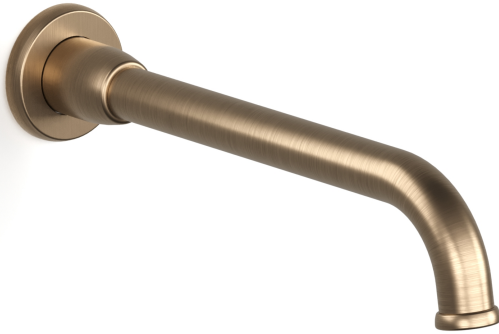

PRODUCT SPECIFICATION

30337

BREMONT WALL BATH SPOUT 250

FEATURES

Available for order now

Supply starts from Nov 2025

Faucet Australia Pty Ltd ACN 132 249 702

faucetstrommen.com.au