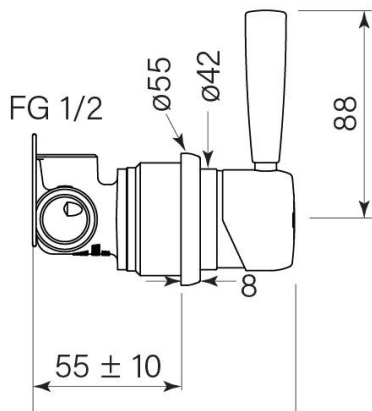

PRODUCT SPECIFICATION

30310
BREMONT WALL MIXER 55

FEATURES

Available for order now
Supply starts from Nov 2025

Faucet Australia Pty Ltd ACN 132 249 702
faucetstrommen.com.au
31 Tate Drive Kerang VIC 3579
Phone: +61 3 5450 4236