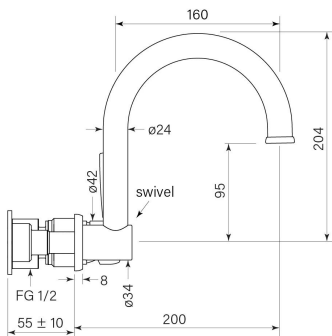

PRODUCT SPECIFICATION

30312

BREMONT WALL SWIVEL BASIN MIXER SET

FEATURES

Available for order now

Supply starts from Nov 2025

Faucet Australia Pty Ltd ACN 132 249 702

faucetstrommen.com.au