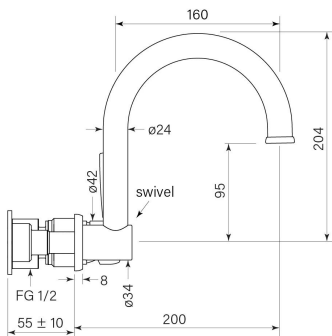

PRODUCT SPECIFICATION

30313

BREMONT WALL SWIVEL BATH MIXER SET

FEATURES

Available for order now

Supply starts from Nov 2025

Faucet Australia Pty Ltd ACN 132 249 702

faucetstrommen.com.au