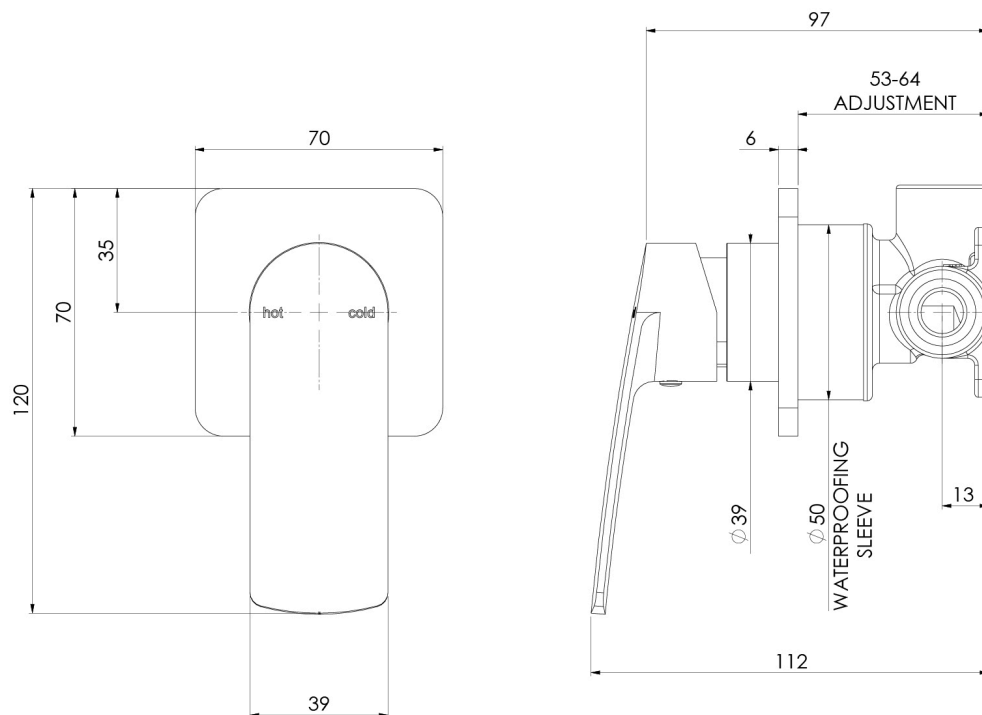

## SPECIFICATIONS

Product complies with the lead free Australian Building Codes Board regulations in 2026 Please visit <https://www.phoenixtapware.com.au/warranty> to view the full warranty

While we aim to ensure the specifications shown are correct at time of printing, Phoenix Tapware reserves the right to make modifications without prior notice. Always use the physical product measurements for mark-ups and roughing-in as the line drawing shown may differ from the actual product over time. All measurements are shown in millimetres. Colours may vary from image shown.