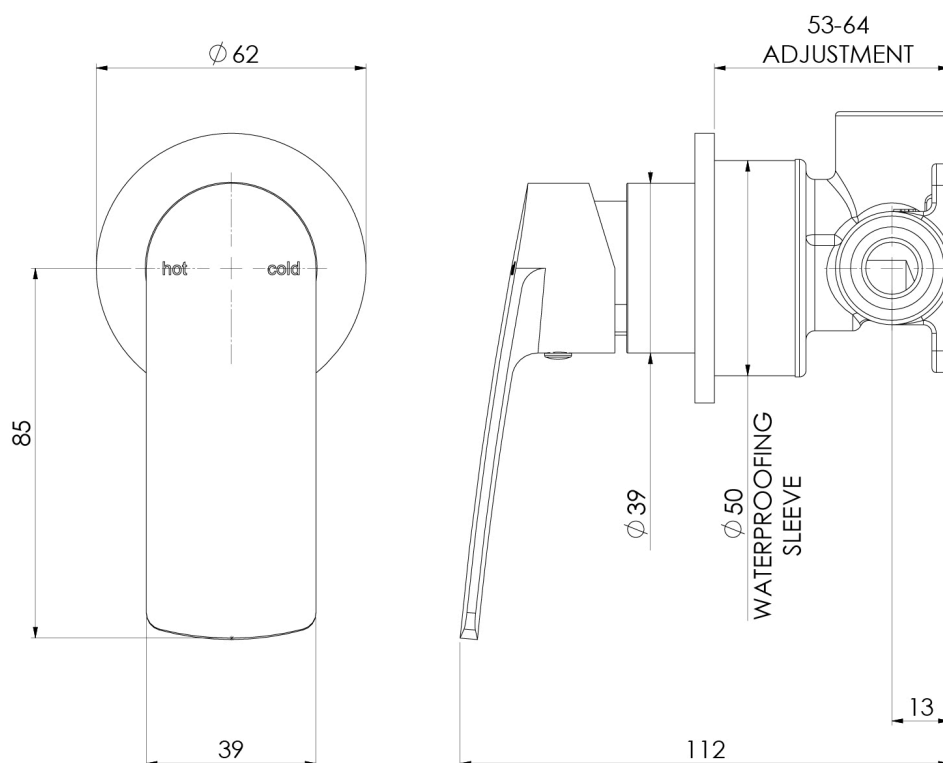

SWITCHMIX

MEKKO SWITCHMIX SHOWER / WALL MIXER ROUND PLATE (FIT-OFF KIT ONLY) - LEAD FREE

SPECIFICATIONS

AVAILABLE IN

115-2807-00-1
Chrome

115-2807-40-1
Brushed Nickel

115-2807-31-1
Brushed Carbon

115-2807-10-1
Matte Black

Product complies with the lead free Australian Building Codes Board regulations in 2026 Please visit <https://www.phoenixtapware.com.au/warranty> to view the full warranty

While we aim to ensure the specifications shown are correct at time of printing, Phoenix Tapware reserves the right to make modifications without prior notice. Always use the physical product measurements for mark-ups and roughing-in as the line drawing shown may differ from the actual product over time. All measurements are shown in millimetres. Colours may vary from image shown.