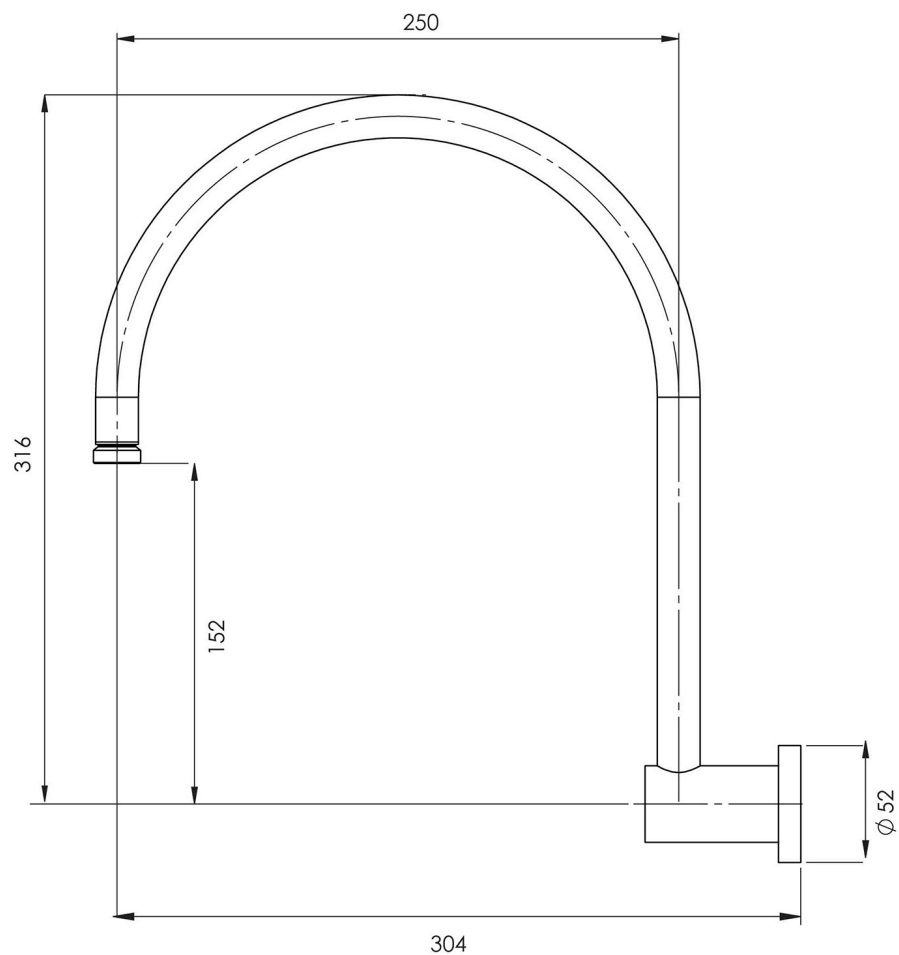

VIVID

VIVID HIGH-RISE SHOWER ARM

SPECIFICATIONS

AVAILABLE IN

V754 CHR
Chrome

INFORMATION

Temperature Rating
1 - 75°C

Pressure Rating
150 - 500kPa

Please visit <https://www.phoenixtapware.com.au/warranty> to view the full warranty

While we aim to ensure the specifications shown are correct at time of printing, Phoenix Tapware reserves the right to make modifications without prior notice. Always use the physical product measurements for mark-ups and roughing-in as the line drawing shown may differ from the actual product over time. All measurements are shown in millimetres. Colours may vary from image shown.