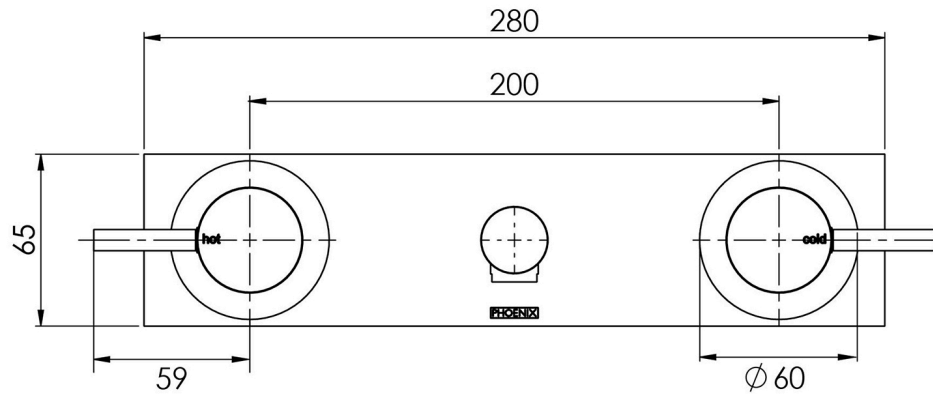

VIVID PIN LEVER

VIVID PIN LEVER BASIN SET 200MM

SPECIFICATIONS

AVAILABLE IN

VP105 CHR
Chrome

INFORMATION

Temperature Rating
1 - 75°C

Pressure Rating
150 - 500kPa

MAINTENANCE AND CARE:

- All surfaces should be cleaned with mild liquid detergent or soap and water.
- Do not use cream cleaners or citrus based cleaning products, as they are abrasive.
- Use of unsuitable cleaning agents may damage the surface.
- Any damage caused in this way will not be covered by warranty.

Please visit <https://www.phoenixtapware.com.au/warranty> to view the full warranty