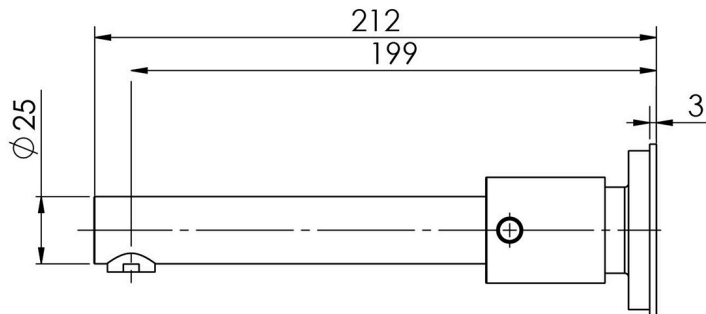

# VIVID PIN LEVER

VIVID PIN LEVER BASIN SET 200MM

## SPECIFICATIONS

Please visit <https://www.phoenixtapware.com.au/warranty> to view the full warranty

While we aim to ensure the specifications shown are correct at time of printing, Phoenix Tapware reserves the right to make modifications without prior notice. Always use the physical product measurements for mark-ups and roughing-in as the line drawing shown may differ from the actual product over time. All measurements are shown in millimetres. Colours may vary from image shown.