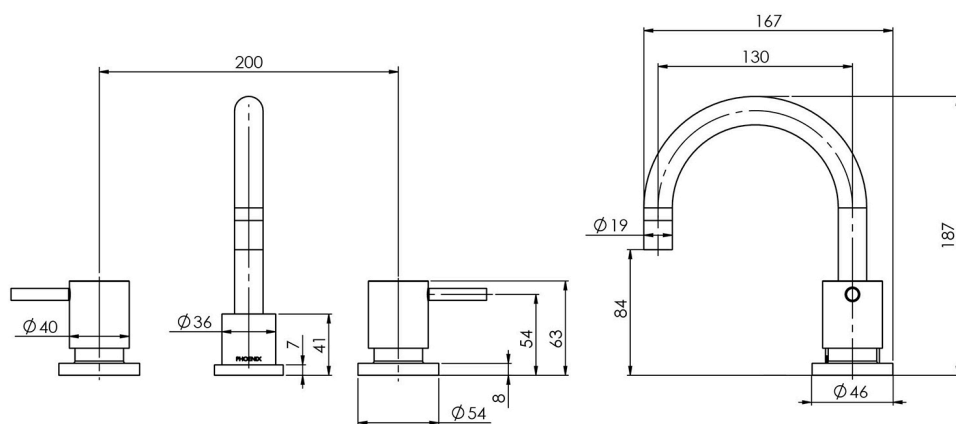

VIVID PIN LEVER

VIVID PIN LEVER BASIN SET SWIVEL GOOSENECK OUTLET - LEAD FREE

SPECIFICATIONS

AVAILABLE IN

VP101-00-1
Chrome

INFORMATION

Temperature Rating
1 - 75°C

Pressure Rating
150 - 500kPa

Product complies with the lead free Australian Building Codes Board regulations in 2026 Please visit <https://www.phoenixtapware.com.au/warranty> to view the full warranty

While we aim to ensure the specifications shown are correct at time of printing, Phoenix Tapware reserves the right to make modifications without prior notice. Always use the physical product measurements for mark-ups and roughing-in as the line drawing shown may differ from the actual product over time. All measurements are shown in millimetres. Colours may vary from image shown.