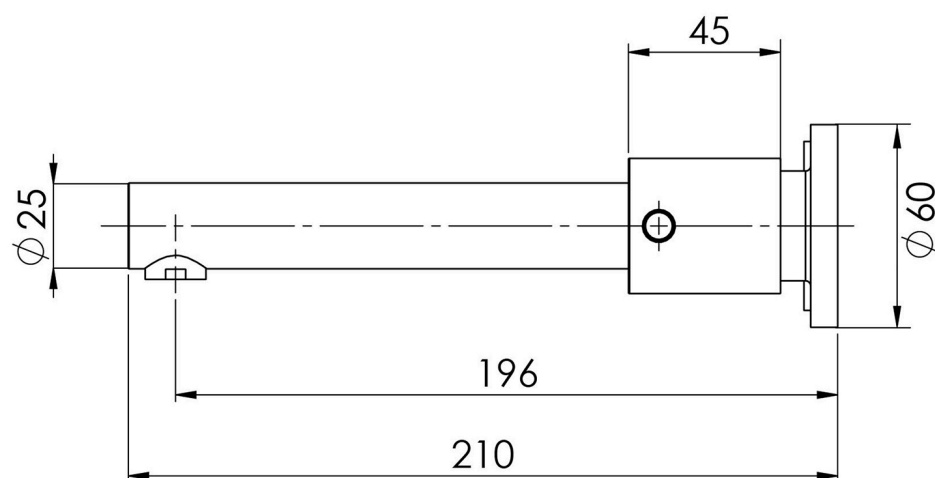

VIVID PIN LEVER

VIVID PIN LEVER BATH SET 200MM - LEAD FREE

SPECIFICATIONS

AVAILABLE IN

VP110-00-1
Chrome

INFORMATION

Temperature Rating
1 - 75°C

Pressure Rating
150 - 500kPa

Product complies with the lead free Australian Building Codes Board regulations in 2026 Please visit <https://www.phoenixtapware.com.au/warranty> to view the full warranty

While we aim to ensure the specifications shown are correct at time of printing, Phoenix Tapware reserves the right to make modifications without prior notice. Always use the physical product measurements for mark-ups and roughing-in as the line drawing shown may differ from the actual product over time. All measurements are shown in millimetres. Colours may vary from image shown.