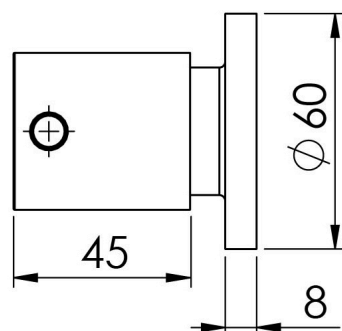

VIVID PIN LEVER

VIVID PIN LEVER SHOWER SET

SPECIFICATIONS

AVAILABLE IN

VP120 CHR
Chrome

INFORMATION

Temperature Rating
1 - 75°C

Pressure Rating
150 - 500kPa

Please visit <https://www.phoenixtapware.com.au/warranty> to view the full warranty

While we aim to ensure the specifications shown are correct at time of printing, Phoenix Tapware reserves the right to make modifications without prior notice. Always use the physical product measurements for mark-ups and roughing-in as the line drawing shown may differ from the actual product over time. All measurements are shown in millimetres. Colours may vary from image shown.