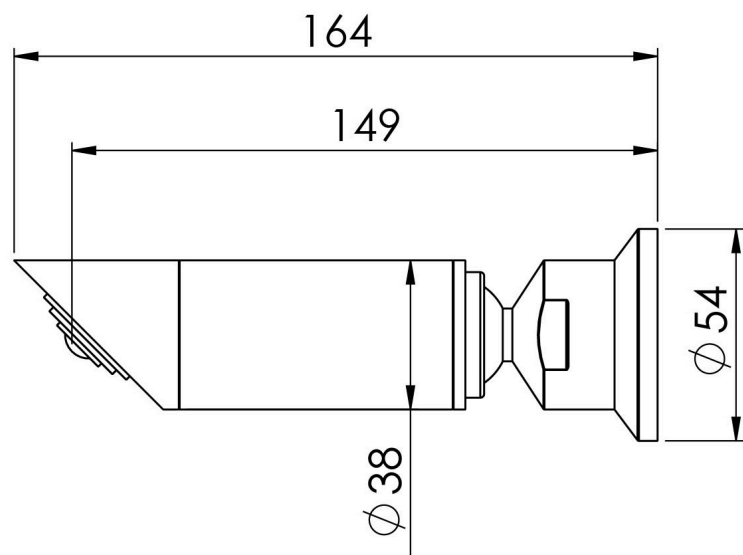

VIVID PIN LEVER

VIVID PIN LEVER SHOWER SET

SPECIFICATIONS

AVAILABLE IN

VP120 CHR
Chrome

INFORMATION

Temperature Rating
1 - 75°C

Pressure Rating
150 - 500kPa

Please visit <https://www.phoenixtapware.com.au/warranty> to view the full warranty

While we aim to ensure the specifications shown are correct at time of printing, Phoenix Tapware reserves the right to make modifications without prior notice. Always use the physical product measurements for mark-ups and roughing-in as the line drawing shown may differ from the actual product over time. All measurements are shown in millimetres. Colours may vary from image shown.