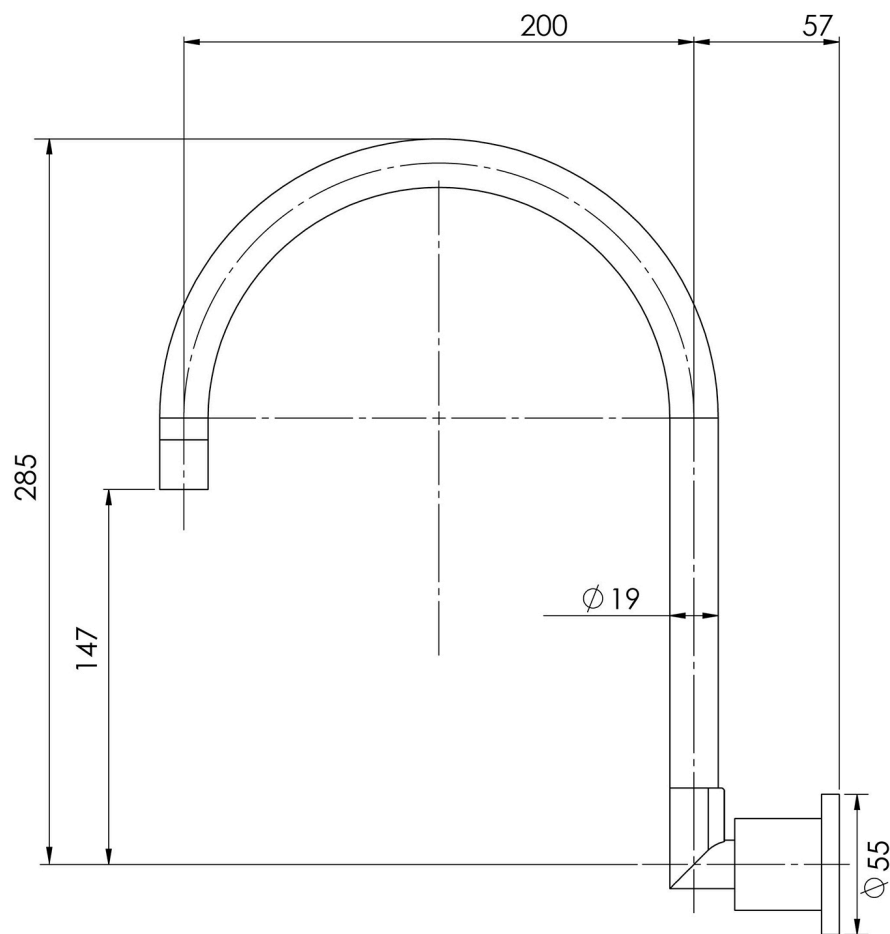

VIVID PIN LEVER

VIVID PIN LEVER WALL SINK OUTLET 200MM GOOSENECK

SPECIFICATIONS

AVAILABLE IN

VP073 CHR
Chrome

INFORMATION

Temperature Rating
1 - 75°C

Pressure Rating
150 - 500kPa

Please visit <https://www.phoenixtapware.com.au/warranty> to view the full warranty

While we aim to ensure the specifications shown are correct at time of printing, Phoenix Tapware reserves the right to make modifications without prior notice. Always use the physical product measurements for mark-ups and roughing-in as the line drawing shown may differ from the actual product over time. All measurements are shown in millimetres. Colours may vary from image shown.