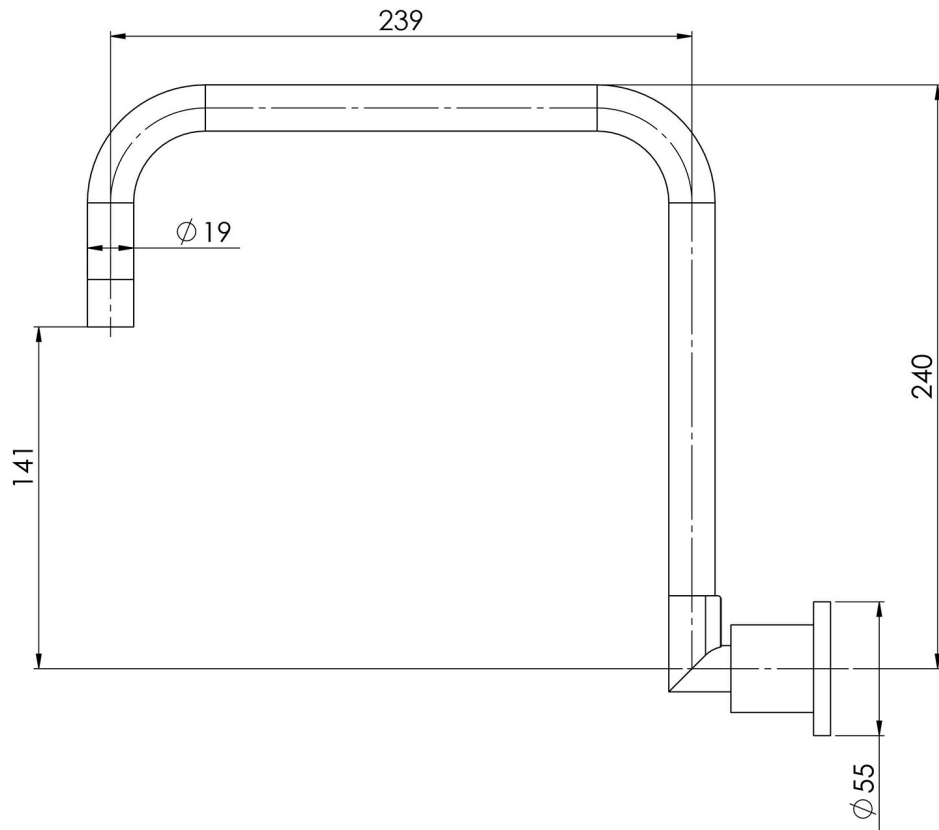

VIVID PIN LEVER

VIVID PIN LEVER WALL SINK OUTLET 240MM SQUARELINE

SPECIFICATIONS

AVAILABLE IN

VP076 CHR
Chrome

INFORMATION

Temperature Rating
1 - 75°C

Pressure Rating
150 - 500kPa

Please visit <https://www.phoenixtapware.com.au/warranty> to view the full warranty

While we aim to ensure the specifications shown are correct at time of printing, Phoenix Tapware reserves the right to make modifications without prior notice. Always use the physical product measurements for mark-ups and roughing-in as the line drawing shown may differ from the actual product over time. All measurements are shown in millimetres. Colours may vary from image shown.