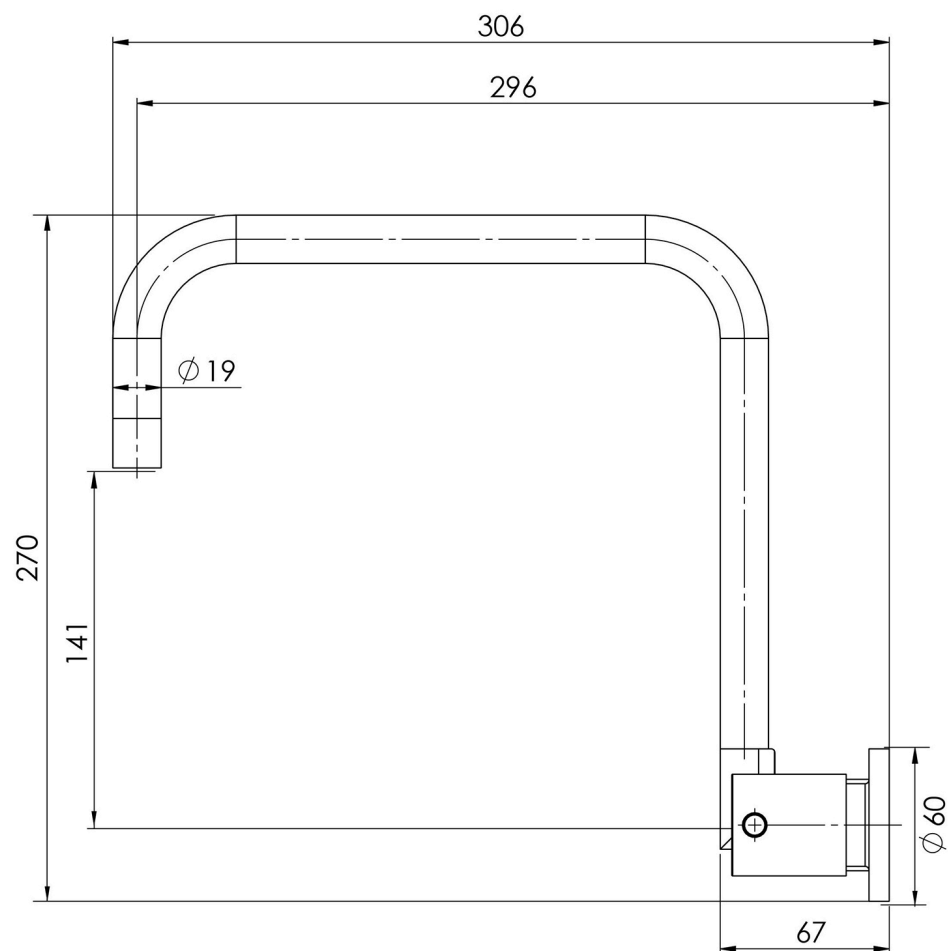

VIVID PIN LEVER

VIVID PIN LEVER WALL SINK SET SQUARELINE - LEAD FREE

SPECIFICATIONS

AVAILABLE IN

VP815-00-1
Chrome

INFORMATION

Temperature Rating
1 - 75°C

Pressure Rating
150 - 500kPa

Please visit <https://www.phoenixtapware.com.au/warranty> to view the full warranty

While we aim to ensure the specifications shown are correct at time of printing, Phoenix Tapware reserves the right to make modifications without prior notice. Always use the physical product measurements for mark-ups and roughing-in as the line drawing shown may differ from the actual product over time. All measurements are shown in millimetres. Colours may vary from image shown.