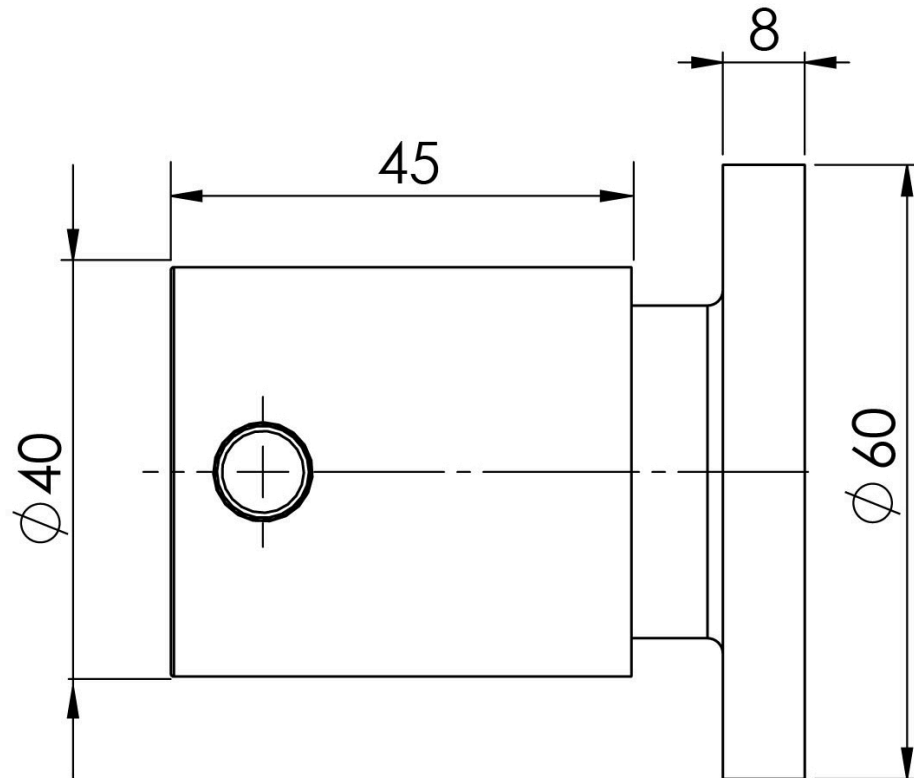

VIVID PIN LEVER

VIVID PIN LEVER WALL TOP ASSEMBLIES - LEAD FREE

SPECIFICATIONS

AVAILABLE IN

VP060-00-1
Chrome

INFORMATION

Temperature Rating
1 - 75°C

Pressure Rating
150 - 500kPa

While we aim to ensure the specifications shown are correct at time of printing, Phoenix Tapware reserves the right to make modifications without prior notice. Always use the physical product measurements for mark-ups and roughing-in as the line drawing shown may differ from the actual product over time. All measurements are shown in millimetres. Colours may vary from image shown.