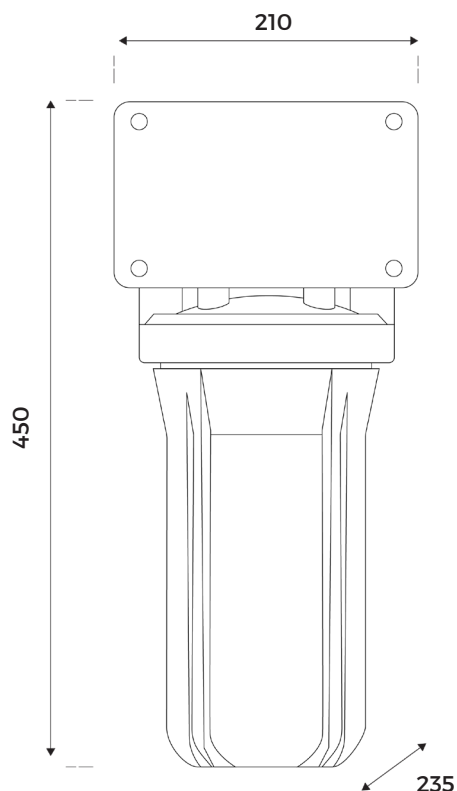

MICRON MWF-WH101

SINGLE FILTRATION SYSTEM

Measurements in millimetres

Single System Specifications

Model	MWF-WH101
Product Description	Single Filtration System 1st stage: 5 micron PP Sediment Filter (Model: MWF10-5SPP)
Filtration Capacity	Removes dirt, sand, silt, rust and fine particles to nominal size
Flow Rate	35L/min
Micron Rating	5 micron*
Min/Max Pressure	100-1600 kPa
Min/Max Temperature	4-42°C (must not freeze / cold water only)
Connection	Standard Port Size 1"
External Cover	No Cover - Internal Use Only
Cartridge Size	4.5" x 10"
Compatible Filter Cartridges	MWF10 Filter Series
Dimensions	450 mm (H) x 210 mm (L) x 235 mm (W)
Certification	WaterMark
Warranty	3 Years[^]

[^] 3 year warranty covering parts only, excluding cartridges. Use only genuine Micron Water Filters cartridges. Filter replacement timeframes are guidelines only and may vary with water quality and usage.

* Micron rating is nominal.