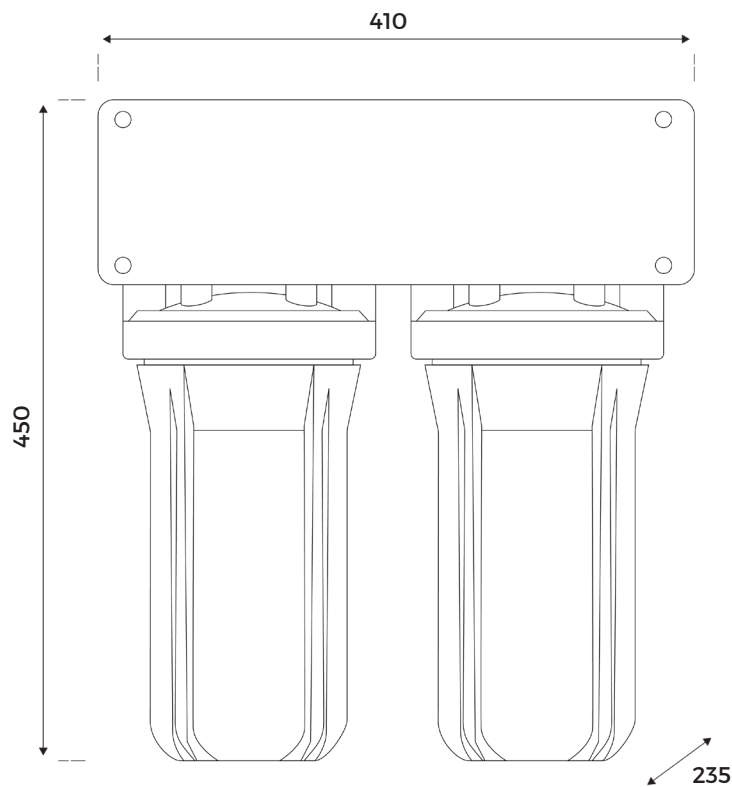

MICRON MWF-WH102

TWIN FILTRATION SYSTEM

Measurements in millimetres

Twin System Specifications

Model	MWF-WH102
Product Description	Twin Filtration System 1st Stage: 5 micron PP Sediment Filter (Model: MWF10-5SPP) 2nd Stage: Granular Activated Carbon Filter (Model: MWF10-T33GAC)
Filtration Capacity	Removes dirt, sand, silt, rust and fine particles to nominal size Reduces chlorine, VOCs, chemicals, odour and unpleasant taste
Flow Rate	35L/min
Micron Rating	5 micron*
Min/Max Pressure	100-1600 kPa
Min/Max Temperature	4-42°C (must not freeze / cold water only)
Connection	Standard Port Size 1"
External Cover	No Cover - Internal Use Only
Cartridge Size	4.5" x 10"
Compatible Filter Cartridges	MWF10 Filter Series
Dimensions	450 mm (H) x 410 mm (L) x 235 mm (W)
Certification	WaterMark
Warranty	3 Years[^]

[^] 3 year warranty covering parts only, excluding cartridges. Use only genuine Micron Water Filters cartridges. Filter replacement timeframes are guidelines only and may vary with water quality and usage.

* Micron rating is nominal.