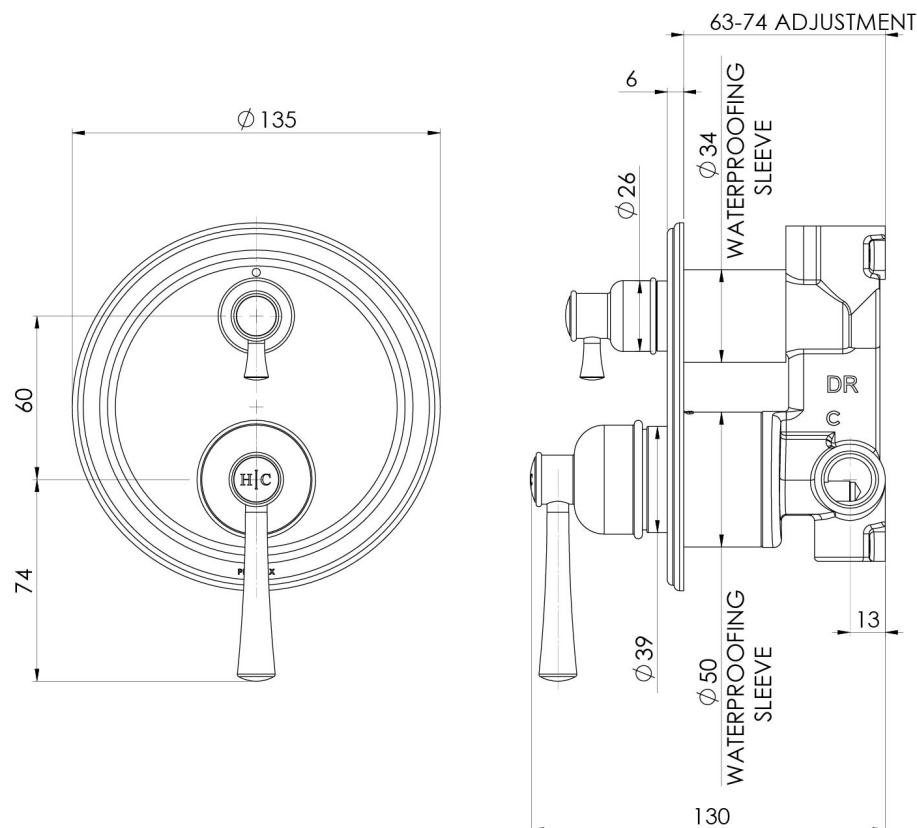

CROMFORD

CROMFORD SWITCHMIX SHOWER / BATH DIVERter MIXER (COMPLETE KIT)

SPECIFICATIONS

AVAILABLE IN

134-2910-00
Chrome

134-2910-10
Matte Black

134-2910-12
Brushed Gold

INFORMATION

Please visit <https://www.phoenixtapware.com.au/warranty> to view the full warranty

While we aim to ensure the specifications shown are correct at time of printing, Phoenix Tapware reserves the right to make modifications without prior notice. Always use the physical product measurements for mark-ups and roughing-in as the line drawing shown may differ from the actual product over time. All measurements are shown in millimetres. Colours may vary from image shown.