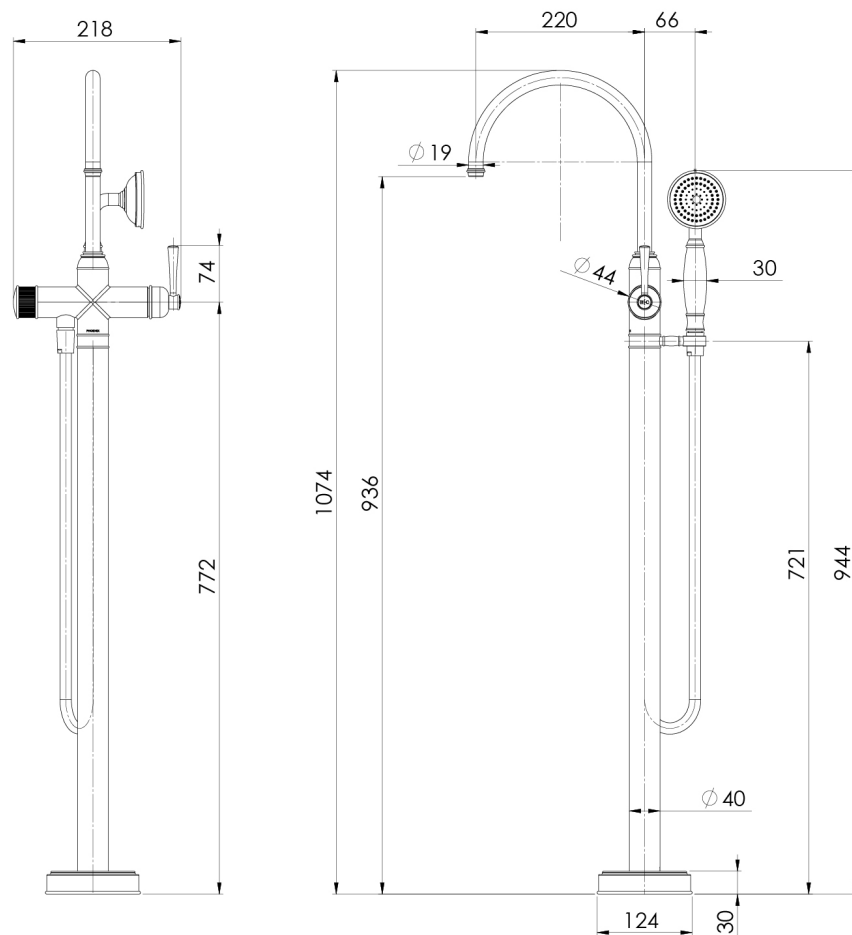

CROMFORD

CROMFORD FLOOR MOUNTED BATH MIXER WITH HAND SHOWER

SPECIFICATIONS

AVAILABLE IN

134-7451-00
Chrome

134-7451-40
Brushed Nickel

134-7451-10
Matte Black

134-7451-12
Brushed Gold

AS2845.1 Compliant Dual Check Valves

Please visit <https://www.phoenixtapware.com.au/warranty> to view the full warranty

While we aim to ensure the specifications shown are correct at time of printing, Phoenix Tapware reserves the right to make modifications without prior notice. Always use the physical product measurements for mark-ups and roughing-in as the line drawing shown may differ from the actual product over time. All measurements are shown in millimetres. Colours may vary from image shown.