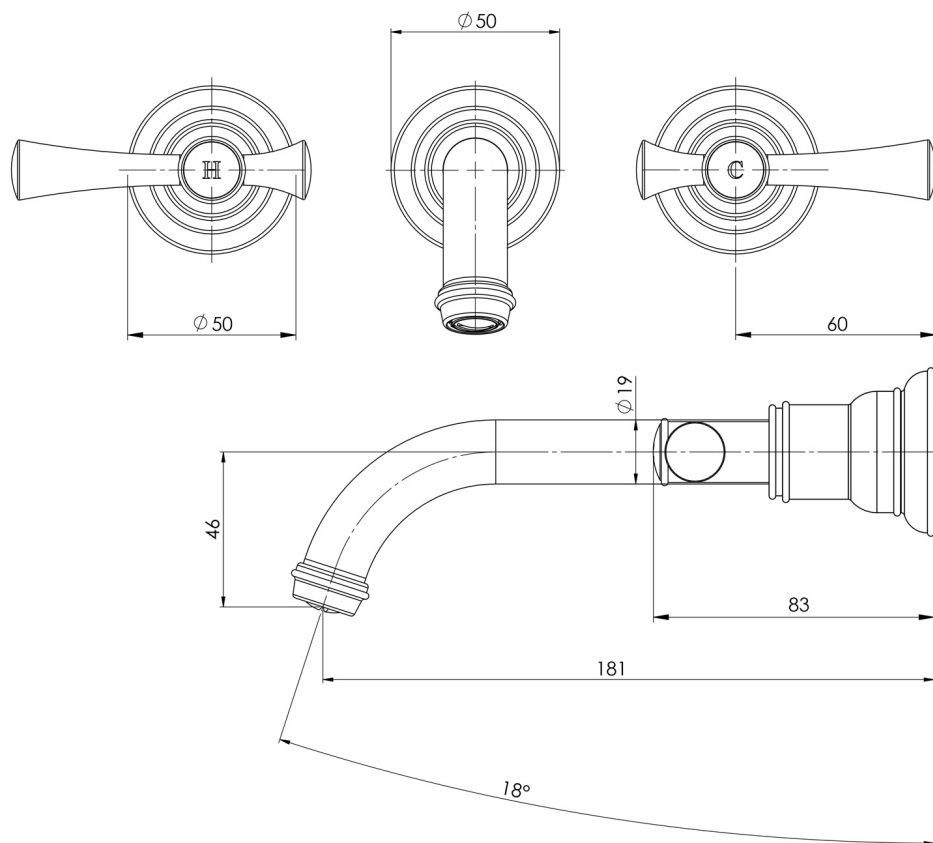

CROMFORD

CROMFORD WALL BASIN / BATH SET 180MM - LEAD FREE

SPECIFICATIONS

AVAILABLE IN

134-1126-00-1
Chrome

134-1126-40-1
Brushed Nickel

134-1126-10-1
Matte Black

134-1126-12-1
Brushed Gold

Product complies with the lead free Australian Building Codes Board regulations in 2026 Please visit <https://www.phoenixtapware.com.au/warranty> to view the full warranty

While we aim to ensure the specifications shown are correct at time of printing, Phoenix Tapware reserves the right to make modifications without prior notice. Always use the physical product measurements for mark-ups and roughing-in as the line drawing shown may differ from the actual product over time. All measurements are shown in millimetres. Colours may vary from image shown.