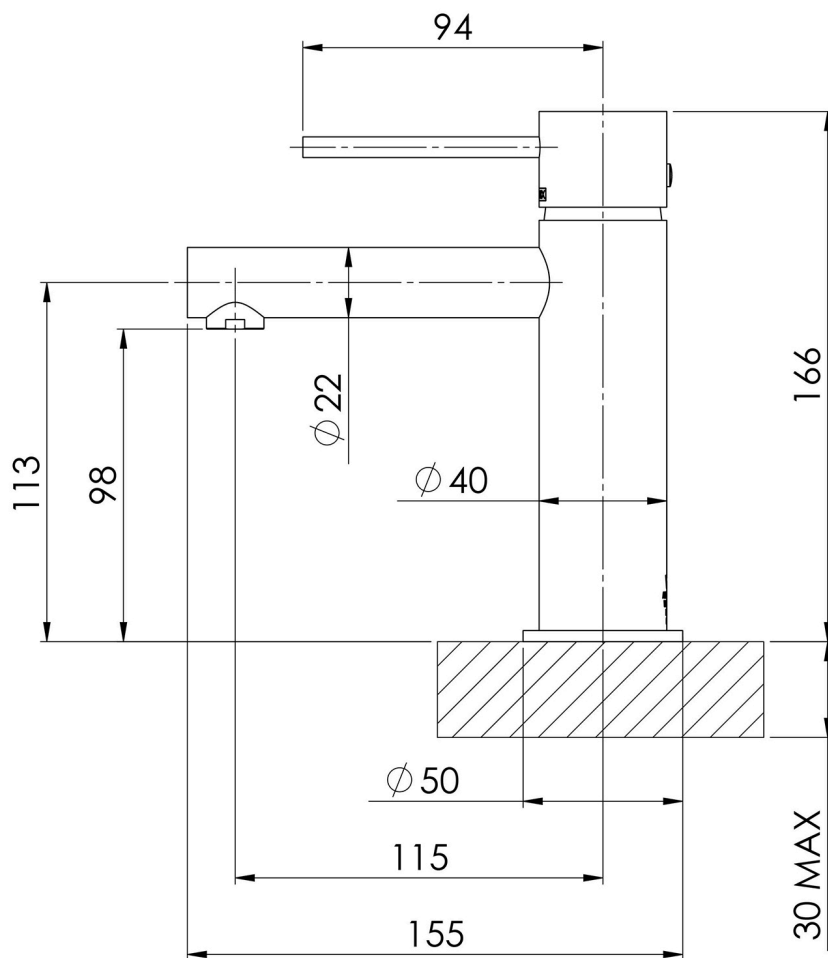

VIVID SLIMLINE

VIVID SLIMLINE BASIN MIXER - LEAD FREE

SPECIFICATIONS

AVAILABLE IN

VS770-00-1
Chrome

VS770-40-1
Brushed Nickel

VS770-31-1
Brushed Carbon

VS770-10-1
Matte Black

Product complies with the lead free Australian Building Codes Board regulations in 2026 Please visit <https://www.phoenixtapware.com.au/warranty> to view the full warranty

While we aim to ensure the specifications shown are correct at time of printing, Phoenix Tapware reserves the right to make modifications without prior notice. Always use the physical product measurements for mark-ups and roughing-in as the line drawing shown may differ from the actual product over time. All measurements are shown in millimetres. Colours may vary from image shown.