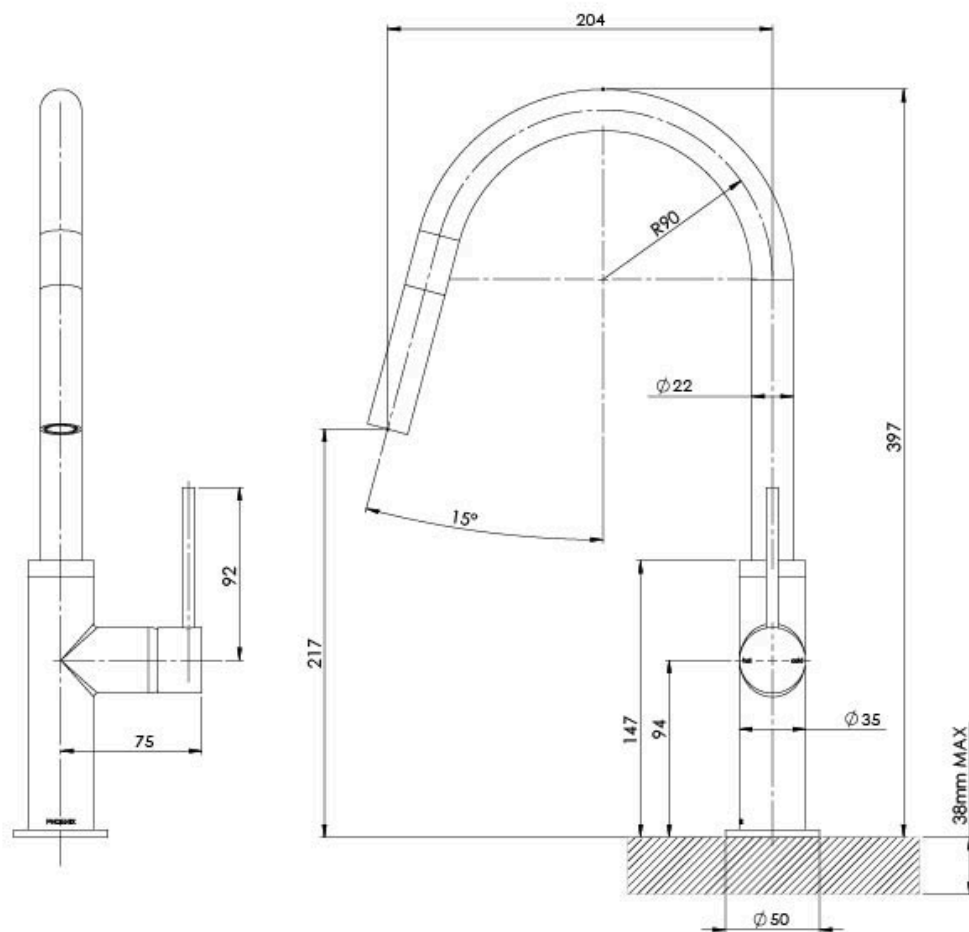

## SPECIFICATIONS

Product complies with the lead free Australian Building Codes Board regulations in 2026 Please visit <https://www.phoenixtapware.com.au/warranty> to view the full warranty

While we aim to ensure the specifications shown are correct at time of printing, Phoenix Tapware reserves the right to make modifications without prior notice. Always use the physical product measurements for mark-ups and roughing-in as the line drawing shown may differ from the actual product over time. All measurements are shown in millimetres. Colours may vary from image shown.