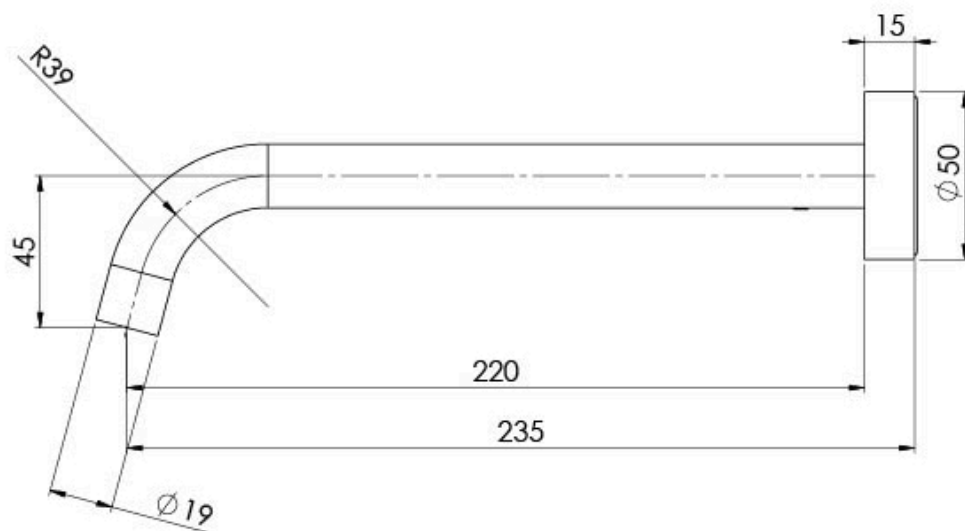

# VIVID SLIMLINE

VIVID SLIMLINE WALL BATH OUTLET 230MM CURVED - LEAD FREE

## SPECIFICATIONS

Product complies with the lead free Australian Building Codes Board regulations in 2026 Please visit <https://www.phoenixtapware.com.au/warranty> to view the full warranty

While we aim to ensure the specifications shown are correct at time of printing, Phoenix Tapware reserves the right to make modifications without prior notice. Always use the physical product measurements for mark-ups and roughing-in as the line drawing shown may differ from the actual product over time. All measurements are shown in millimetres. Colours may vary from image shown.