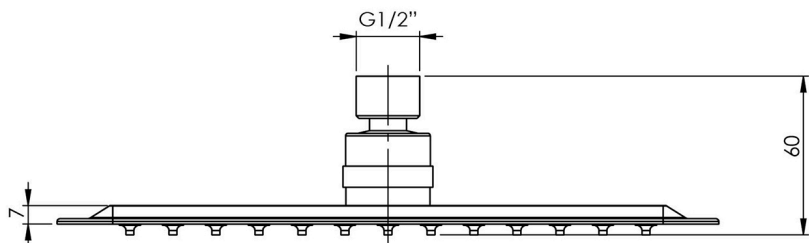

VIVID SLIMLINE

VIVID SLIMLINE SHOWER ROSE 250X150MM RECTANGLE

SPECIFICATIONS

AVAILABLE IN

VS5002-50
Stainless Steel

INFORMATION

Temperature Rating
1 - 75°C

Pressure Rating
150 - 500kPa

Please visit <https://www.phoenixtapware.com.au/warranty> to view the full warranty

While we aim to ensure the specifications shown are correct at time of printing, Phoenix Tapware reserves the right to make modifications without prior notice. Always use the physical product measurements for mark-ups and roughing-in as the line drawing shown may differ from the actual product over time. All measurements are shown in millimetres. Colours may vary from image shown.