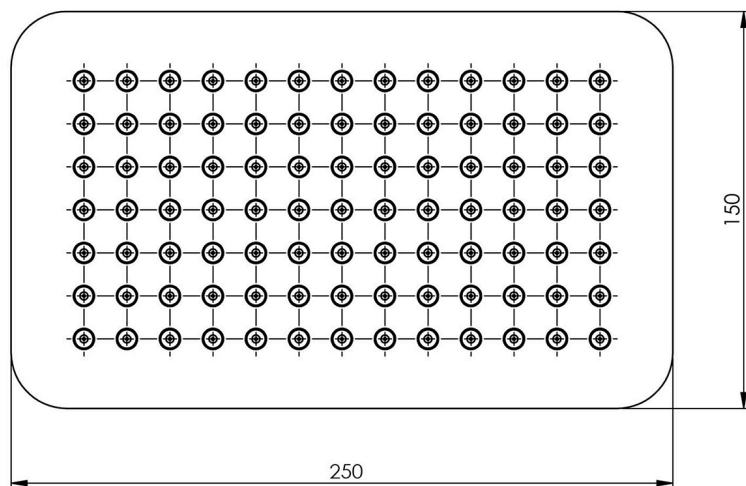

VIVID SLIMLINE

VIVID SLIMLINE SHOWER ROSE 250X150MM RECTANGLE

SPECIFICATIONS

AVAILABLE IN

VS5002-50
Stainless Steel

INFORMATION

Temperature Rating
1 - 75°C

Pressure Rating
150 - 500kPa

Please visit <https://www.phoenixtapware.com.au/warranty> to view the full warranty

While we aim to ensure the specifications shown are correct at time of printing, Phoenix Tapware reserves the right to make modifications without prior notice. Always use the physical product measurements for mark-ups and roughing-in as the line drawing shown may differ from the actual product over time. All measurements are shown in millimetres. Colours may vary from image shown.