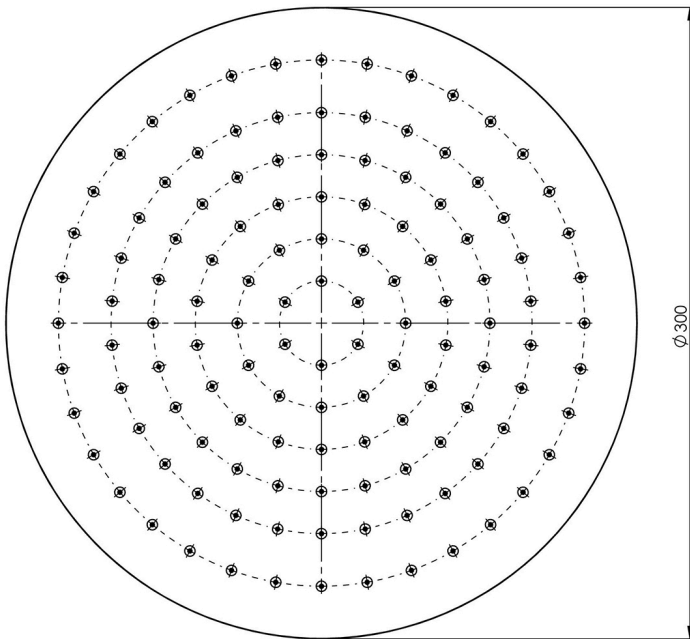

VIVID SLIMLINE

VIVID SLIMLINE SHOWER ROSE 300MM ROUND

SPECIFICATIONS

AVAILABLE IN

VS5000-50
Stainless Steel

INFORMATION

Temperature Rating
1 - 75°C

Pressure Rating
150 - 500kPa