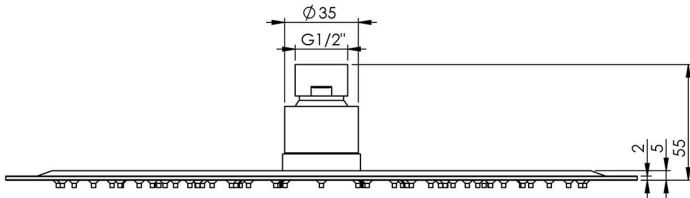

VIVID SLIMLINE

VIVID SLIMLINE SHOWER ROSE 300MM ROUND

SPECIFICATIONS

AVAILABLE IN

VS5000-50
Stainless Steel

INFORMATION

Temperature Rating
1 - 75°C

Pressure Rating
150 - 500kPa

Please visit <https://www.phoenixtapware.com.au/warranty> to view the full warranty

While we aim to ensure the specifications shown are correct at time of printing, Phoenix Tapware reserves the right to make modifications without prior notice. Always use the physical product measurements for mark-ups and roughing-in as the line drawing shown may differ from the actual product over time. All measurements are shown in millimetres. Colours may vary from image shown.