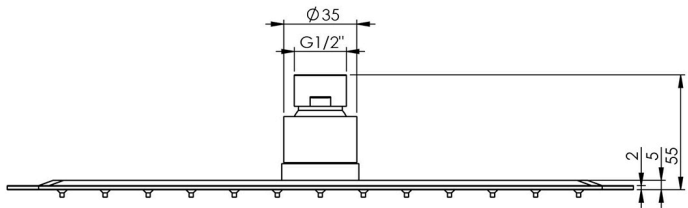

VIVID SLIMLINE

VIVID SLIMLINE SHOWER ROSE 300MM SQUARE

SPECIFICATIONS

AVAILABLE IN

VS5001-50
Stainless Steel

INFORMATION

Temperature Rating
1 - 75°C

Pressure Rating
150 - 500kPa

Please visit <https://www.phoenixtapware.com.au/warranty> to view the full warranty

While we aim to ensure the specifications shown are correct at time of printing, Phoenix Tapware reserves the right to make modifications without prior notice. Always use the physical product measurements for mark-ups and roughing-in as the line drawing shown may differ from the actual product over time. All measurements are shown in millimetres. Colours may vary from image shown.