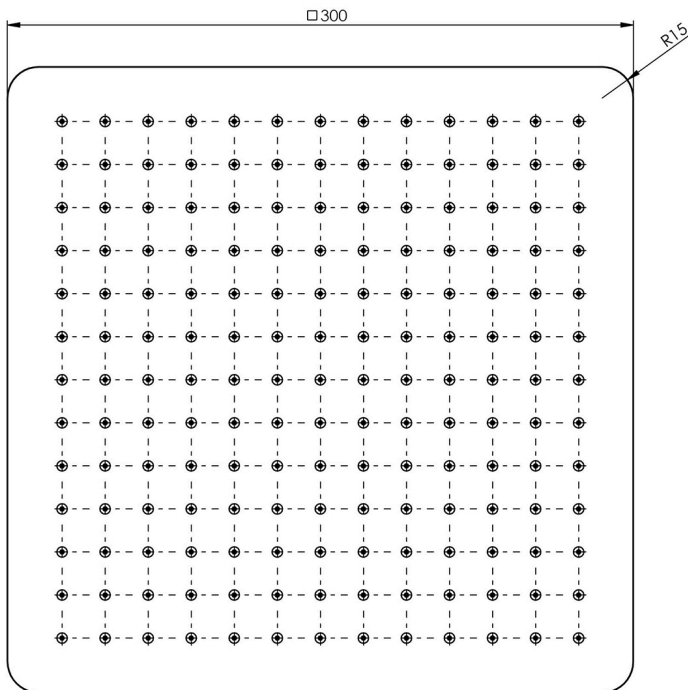

VIVID SLIMLINE

VIVID SLIMLINE SHOWER ROSE 300MM SQUARE

SPECIFICATIONS

AVAILABLE IN

VS5001-50
Stainless Steel

INFORMATION

Temperature Rating
1 - 75°C

Pressure Rating
150 - 500kPa

Please visit <https://www.phoenixtapware.com.au/warranty> to view the full warranty

While we aim to ensure the specifications shown are correct at time of printing, Phoenix Tapware reserves the right to make modifications without prior notice. Always use the physical product measurements for mark-ups and roughing-in as the line drawing shown may differ from the actual product over time. All measurements are shown in millimetres. Colours may vary from image shown.