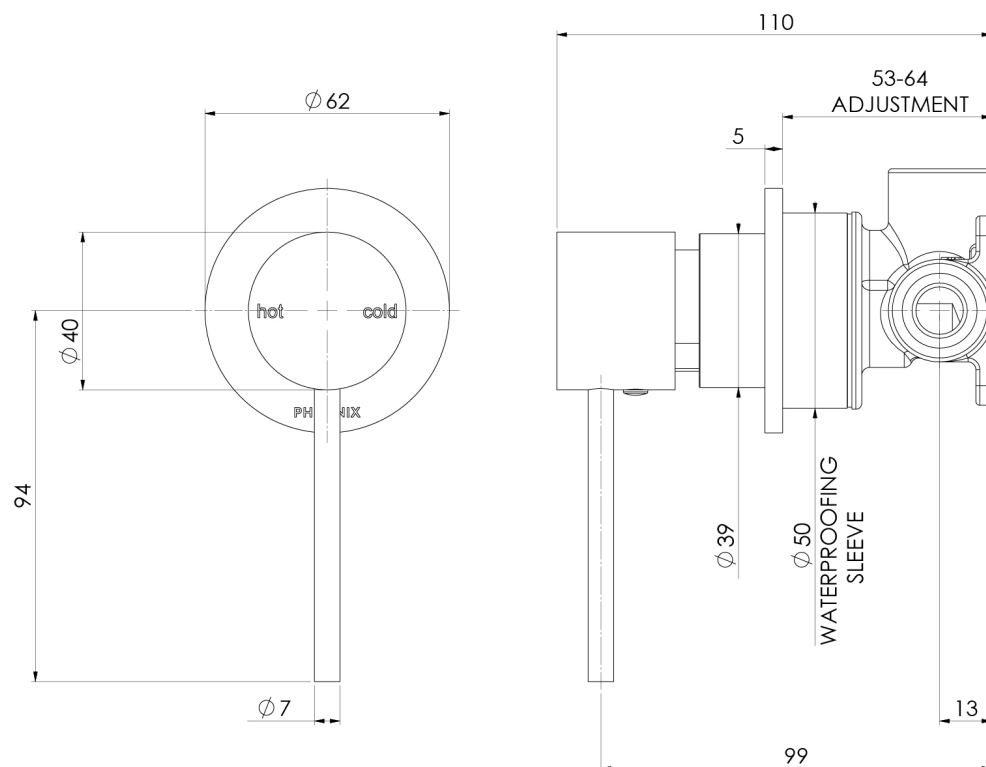

SWITCHMIX

VIVID SLIMLINE SWITCHMIX SHOWER / WALL MIXER 60MM BACKPLATE (COMPLETE KIT) - LEAD FREE

SPECIFICATIONS

AVAILABLE IN

VS2801-00-1
Chrome

VS2801-40-1
Brushed Nickel

VS2801-31-1
Brushed Carbon

VS2801-10-1
Matte Black

Product complies with the lead free Australian Building Codes Board regulations in 2026 Please visit <https://www.phoenixtapware.com.au/warranty> to view the full warranty

While we aim to ensure the specifications shown are correct at time of printing, Phoenix Tapware reserves the right to make modifications without prior notice. Always use the physical product measurements for mark-ups and roughing-in as the line drawing shown may differ from the actual product over time. All measurements are shown in millimetres. Colours may vary from image shown.