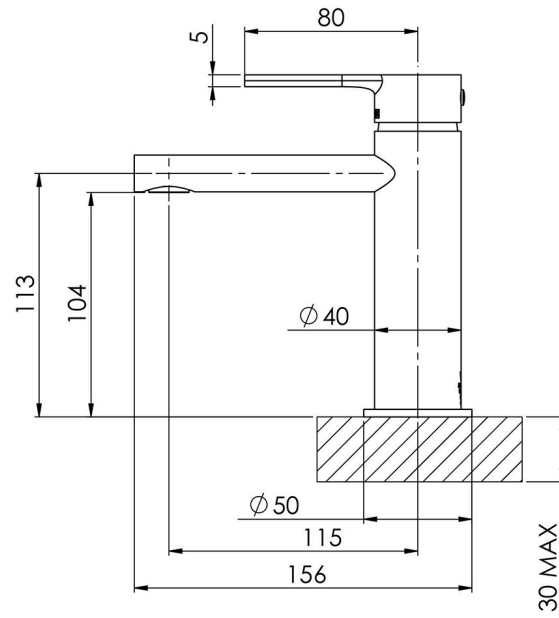

VIVID SLIMLINE OVAL

VIVID SLIMLINE OVAL BASIN MIXER