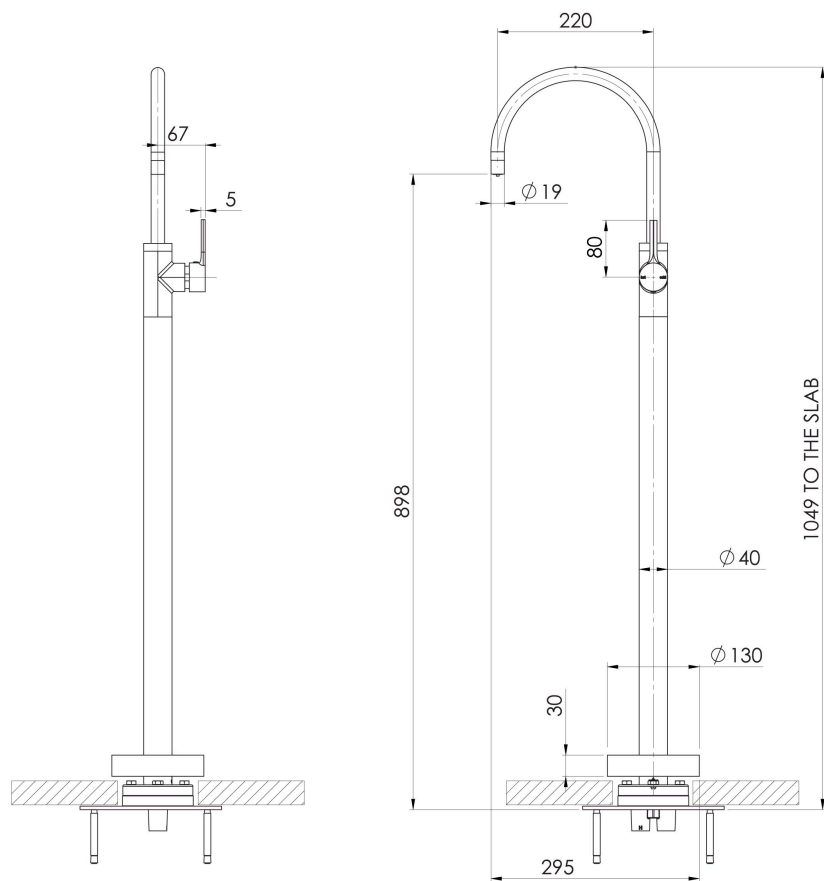

VIVID SLIMLINE OVAL

VIVID SLIMLINE OVAL FLOOR MOUNTED BATH MIXER

SPECIFICATIONS

AVAILABLE IN

VV745-00
Chrome

VV745-40
Brushed Nickel

VV745-10
Matte Black

VV745-12
Brushed Gold

Please visit <https://www.phoenixtapware.com.au/warranty> to view the full warranty

While we aim to ensure the specifications shown are correct at time of printing, Phoenix Tapware reserves the right to make modifications without prior notice. Always use the physical product measurements for mark-ups and roughing-in as the line drawing shown may differ from the actual product over time. All measurements are shown in millimetres. Colours may vary from image shown.