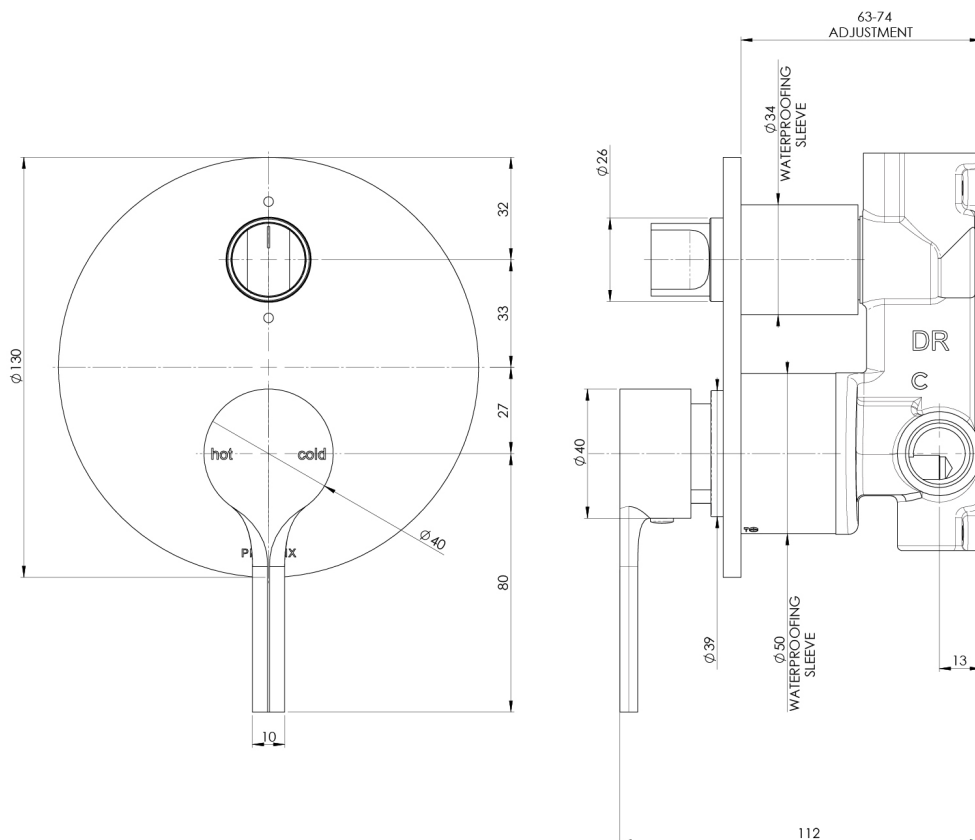

SWITCHMIX

VIVID SLIMLINE OVAL SWITCHMIX SHOWER / BATH DIVERter MIXER (COMPLETE KIT)

SPECIFICATIONS

AVAILABLE IN

VV2910-00
Chrome

VV2910-40
Brushed Nickel

VV2910-10
Matte Black

VV2910-12
Brushed Gold

Please visit <https://www.phoenixtapware.com.au/warranty> to view the full warranty

While we aim to ensure the specifications shown are correct at time of printing, Phoenix Tapware reserves the right to make modifications without prior notice. Always use the physical product measurements for mark-ups and roughing-in as the line drawing shown may differ from the actual product over time. All measurements are shown in millimetres. Colours may vary from image shown.