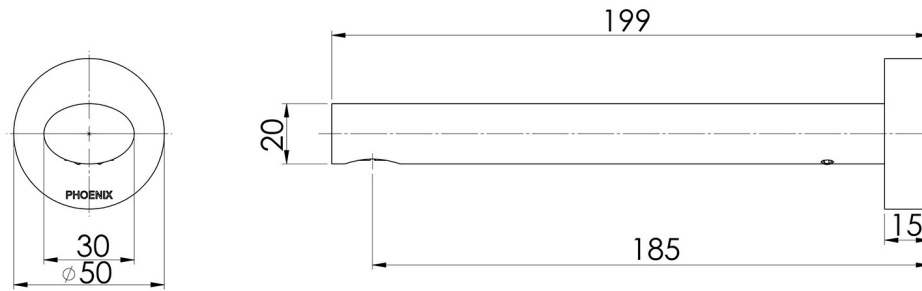

VIVID SLIMLINE OVAL

VIVID SLIMLINE OVAL WALL BATH OUTLET 180MM - LEAD FREE

SPECIFICATIONS

AVAILABLE IN

VV776-00-1
Chrome

VV776-40-1
Brushed Nickel

VV776-12-1
Brushed Gold

INFORMATION

Product complies with the lead free Australian Building Codes Board regulations in 2026 Please visit <https://www.phoenixtapware.com.au/warranty> to view the full warranty

While we aim to ensure the specifications shown are correct at time of printing, Phoenix Tapware reserves the right to make modifications without prior notice. Always use the physical product measurements for mark-ups and roughing-in as the line drawing shown may differ from the actual product over time. All measurements are shown in millimetres. Colours may vary from image shown.