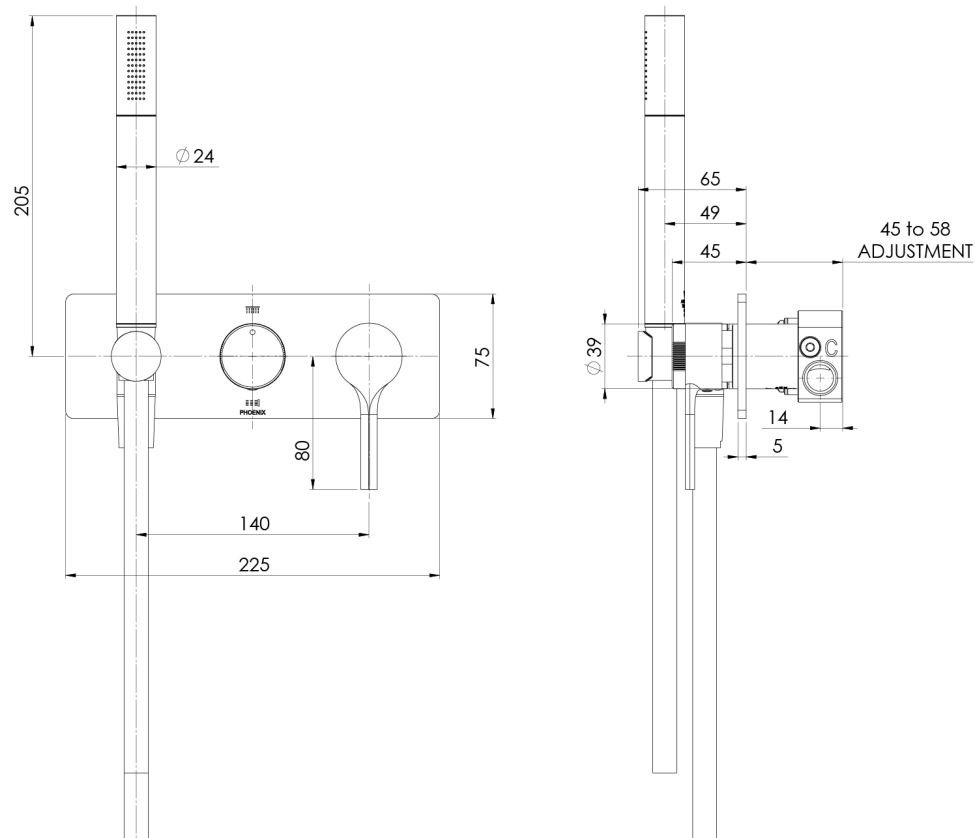

## VIVID SLIMLINE OVAL WALL SHOWER SYSTEM

## SPECIFICATIONS

AS2485.1 Compliant Dual Check Valves

Please visit <https://www.phoenixtapware.com.au/warranty> to view the full warranty

While we aim to ensure the specifications shown are correct at time of printing, Phoenix Tapware reserves the right to make modifications without prior notice. Always use the physical product measurements for mark-ups and roughing-in as the line drawing shown may differ from the actual product over time. All measurements are shown in millimetres. Colours may vary from image shown.