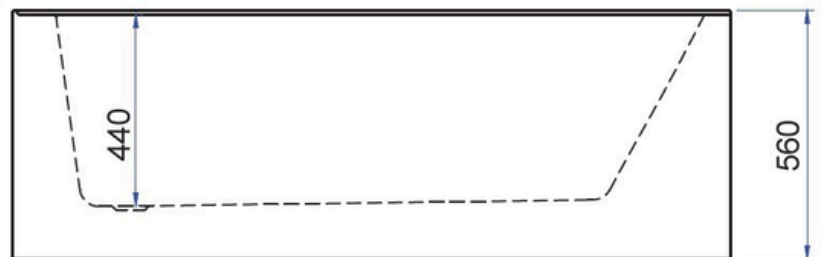

ALSO AVAILABLE

- Also available in Right Hand Corner

PLEASE TAKE NOTE

When it refers to "LEFT HAND CORNER" it refers to the side against the wall