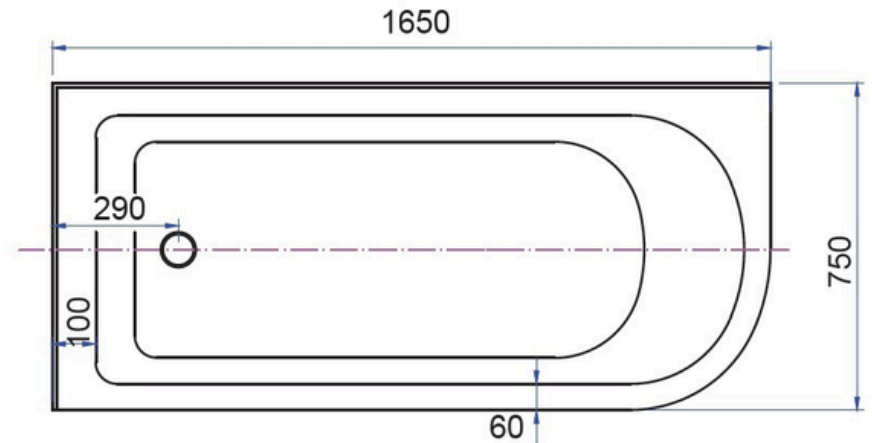

ALSO AVAILABLE

- Also available in Right Hand Corner

PLEASE TAKE NOTE

When it refers to "LEFT HAND CORNER" it refers to the side against the wall