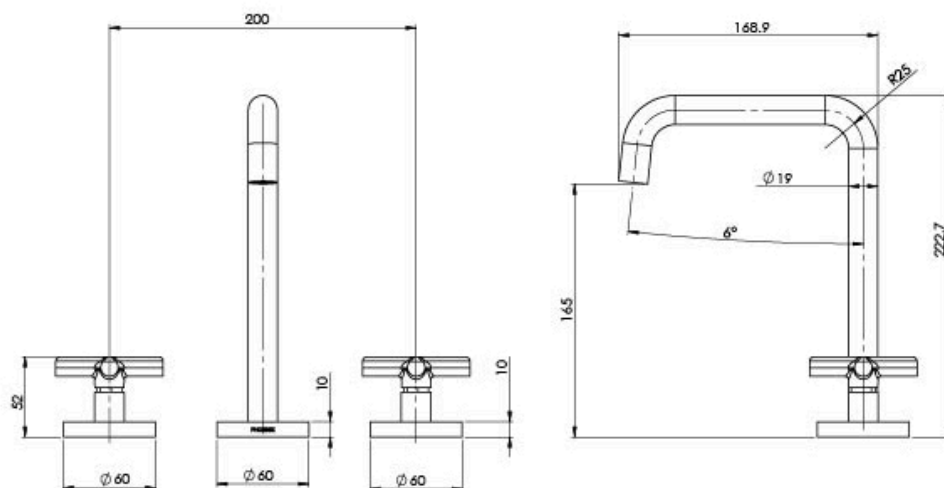

VIVID SLIMLINE PLUS

VIVID SLIMLINE PLUS BASIN SET - LEAD FREE

SPECIFICATIONS

AVAILABLE IN

119-1000-00-1
Chrome

119-1000-12-1
Brushed Gold

INFORMATION

Temperature Rating
1 - 75°C

Product complies with the lead free Australian Building Codes Board regulations in 2026 Please visit <https://www.phoenixtapware.com.au/warranty> to view the full warranty

While we aim to ensure the specifications shown are correct at time of printing, Phoenix Tapware reserves the right to make modifications without prior notice. Always use the physical product measurements for mark-ups and roughing-in as the line drawing shown may differ from the actual product over time. All measurements are shown in millimetres. Colours may vary from image shown.