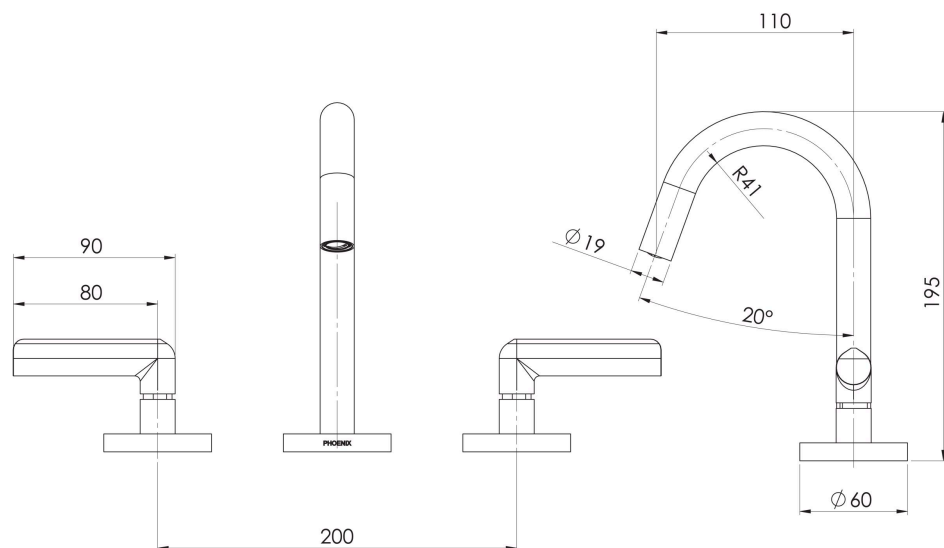

# VIVID SLIMLINE PLUS

VIVID SLIMLINE PLUS LEVER BASIN SET - LEAD FREE

## SPECIFICATIONS

Please visit <https://www.phoenixtapware.com.au/warranty> to view the full warranty

While we aim to ensure the specifications shown are correct at time of printing, Phoenix Tapware reserves the right to make modifications without prior notice. Always use the physical product measurements for mark-ups and roughing-in as the line drawing shown may differ from the actual product over time. All measurements are shown in millimetres. Colours may vary from image shown.