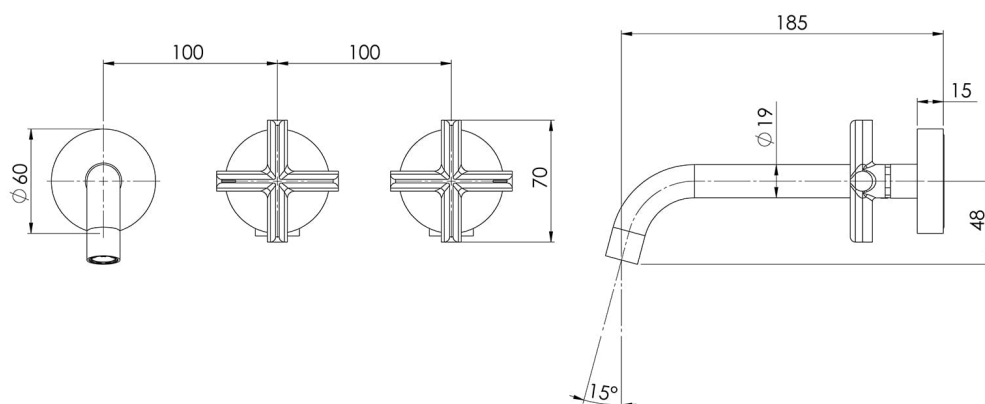

VIVID SLIMLINE PLUS

VIVID SLIMLINE PLUS WALL BASIN / BATH HOSTESS SET 180MM OUTLET - LEAD FREE

SPECIFICATIONS

AVAILABLE IN

119-1125-00-1
Chrome

119-1125-40-1
Brushed Nickel

119-1125-31-1
Brushed Carbon

119-1125-12-1
Brushed Gold

Product complies with the lead free Australian Building Codes Board regulations in 2026 Please visit <https://www.phoenixtapware.com.au/warranty> to view the full warranty

While we aim to ensure the specifications shown are correct at time of printing, Phoenix Tapware reserves the right to make modifications without prior notice. Always use the physical product measurements for mark-ups and roughing-in as the line drawing shown may differ from the actual product over time. All measurements are shown in millimetres. Colours may vary from image shown.