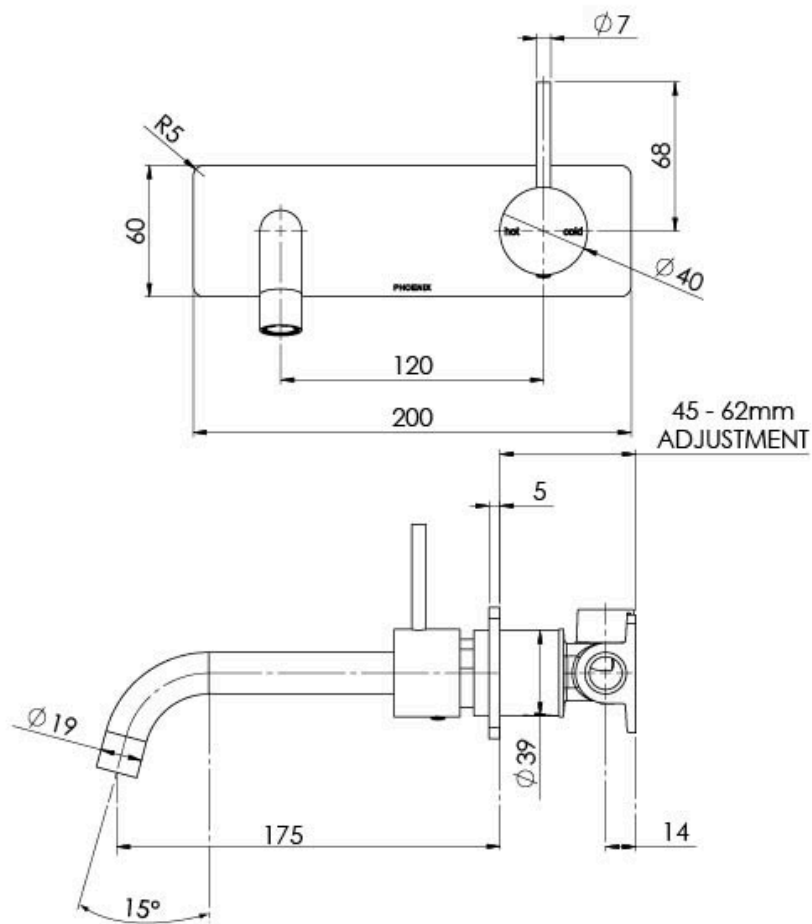

VIVID SLIMLINE UP

VIVID SLIMLINE UP BASIN / BATH WALL MIXER SET - LEAD FREE

SPECIFICATIONS

AVAILABLE IN

112-7813-40-1
Brushed Nickel

112-7813-31-1
Brushed Carbon

INFORMATION

Temperature Rating
1 - 75°C

Product complies with the lead free Australian Building Codes Board regulations in 2026 Please visit <https://www.phoenixtapware.com.au/warranty> to view the full warranty

While we aim to ensure the specifications shown are correct at time of printing, Phoenix Tapware reserves the right to make modifications without prior notice. Always use the physical product measurements for mark-ups and roughing-in as the line drawing shown may differ from the actual product over time. All measurements are shown in millimetres. Colours may vary from image shown.