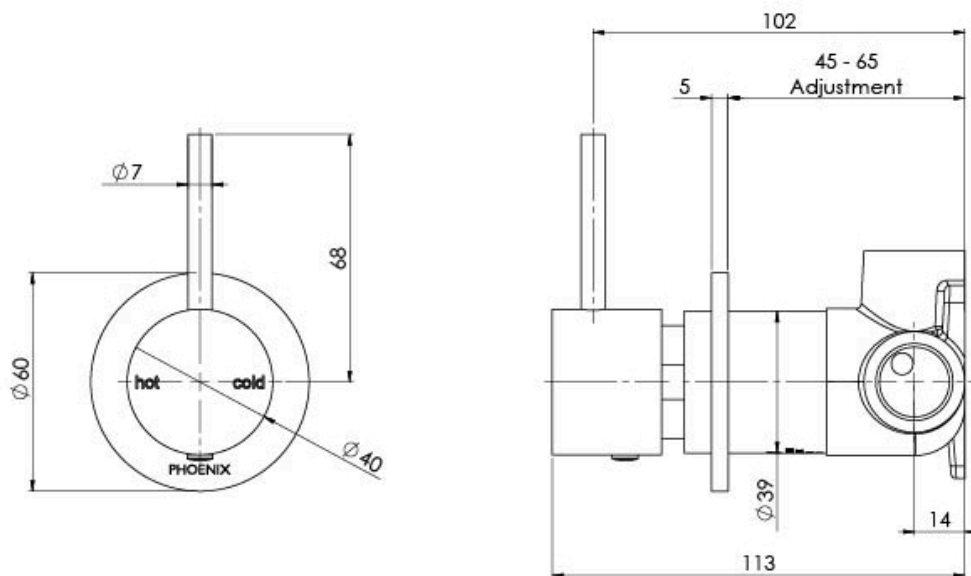

VIVID SLIMLINE UP

VIVID SLIMLINE UP SHOWER / WALL MIXER - LEAD FREE

SPECIFICATIONS

AVAILABLE IN

112-7800-00-1
Chrome

112-7800-40-1
Brushed Nickel

112-7800-31-1
Brushed Carbon

112-7800-10-1
Matte Black

Product complies with the lead free Australian Building Codes Board regulations in 2026 Please visit <https://www.phoenixtapware.com.au/warranty> to view the full warranty

While we aim to ensure the specifications shown are correct at time of printing, Phoenix Tapware reserves the right to make modifications without prior notice. Always use the physical product measurements for mark-ups and roughing-in as the line drawing shown may differ from the actual product over time. All measurements are shown in millimetres. Colours may vary from image shown.