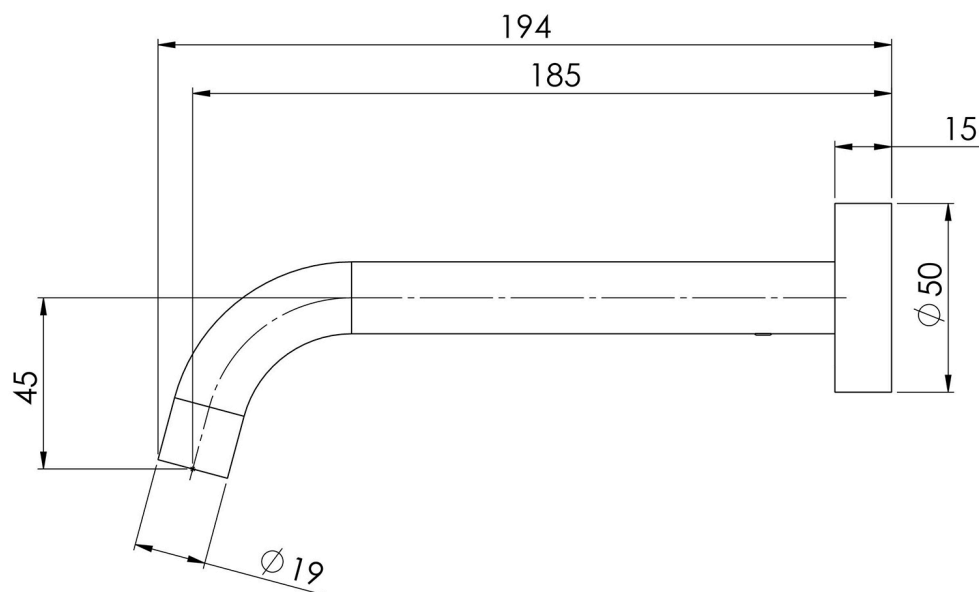

# VIVID SLIMLINE

VIVID SLIMLINE WALL BASIN OUTLET 180MM CURVED - LEAD FREE

## SPECIFICATIONS

Product complies with the lead free Australian Building Codes Board regulations in 2026 Please visit <https://www.phoenixtapware.com.au/warranty> to view the full warranty

While we aim to ensure the specifications shown are correct at time of printing, Phoenix Tapware reserves the right to make modifications without prior notice. Always use the physical product measurements for mark-ups and roughing-in as the line drawing shown may differ from the actual product over time. All measurements are shown in millimetres. Colours may vary from image shown.