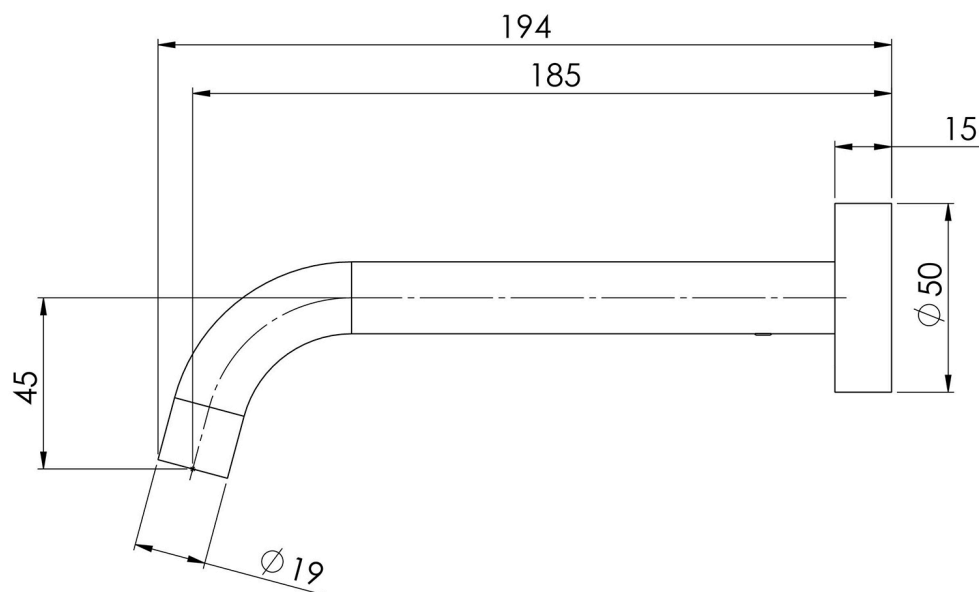

# VIVID SLIMLINE

VIVID SLIMLINE WALL BATH OUTLET 180MM CURVED - LEAD FREE

## SPECIFICATIONS

Product complies with the lead free Australian Building Codes Board regulations in 2026 Please visit <https://www.phoenixtapware.com.au/warranty> to view the full warranty

While we aim to ensure the specifications shown are correct at time of printing, Phoenix Tapware reserves the right to make modifications without prior notice. Always use the physical product measurements for mark-ups and roughing-in as the line drawing shown may differ from the actual product over time. All measurements are shown in millimetres. Colours may vary from image shown.