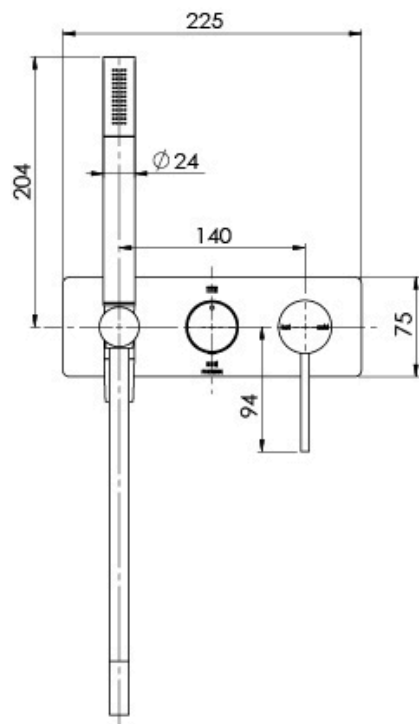

## VIVID SLIMLINE WALL SHOWER SYSTEM

AS2485.1 Compliant Dual Check Valves

Please visit <https://www.phoenixtapware.com.au/warranty> to view the full warranty

While we aim to ensure the specifications shown are correct at time of printing, Phoenix Tapware reserves the right to make modifications without prior notice. Always use the physical product measurements for mark-ups and roughing-in as the line drawing shown may differ from the actual product over time. All measurements are shown in millimetres. Colours may vary from image shown.