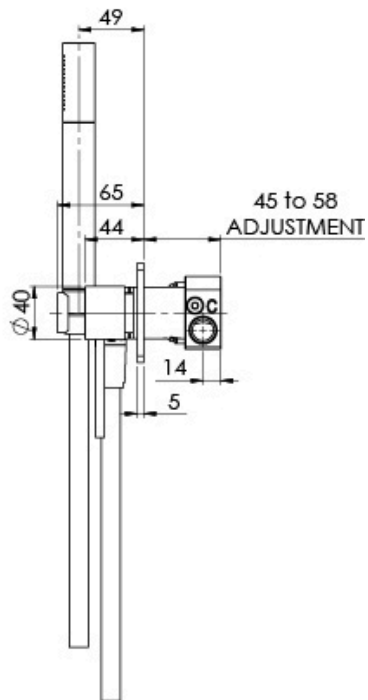

## VIVID SLIMLINE WALL SHOWER SYSTEM

AS2485.1 Compliant Dual Check Valves

Please visit <https://www.phoenixtapware.com.au/warranty> to view the full warranty

While we aim to ensure the specifications shown are correct at time of printing, Phoenix Tapware reserves the right to make modifications without prior notice. Always use the physical product measurements for mark-ups and roughing-in as the line drawing shown may differ from the actual product over time. All measurements are shown in millimetres. Colours may vary from image shown.